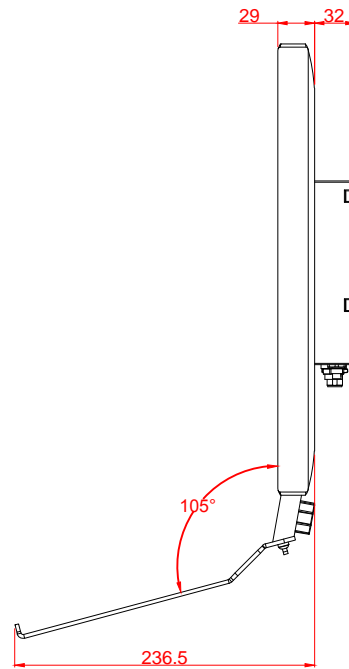

CP3919-M406
main dimensions
dimensions in mm

bottom view

rear view

left view

front view