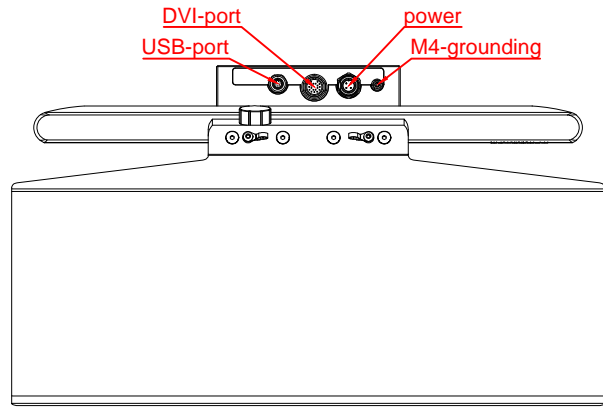

CP3919-M406
main dimensions
dimensions in mm

bottom view

rear view

left view

front view