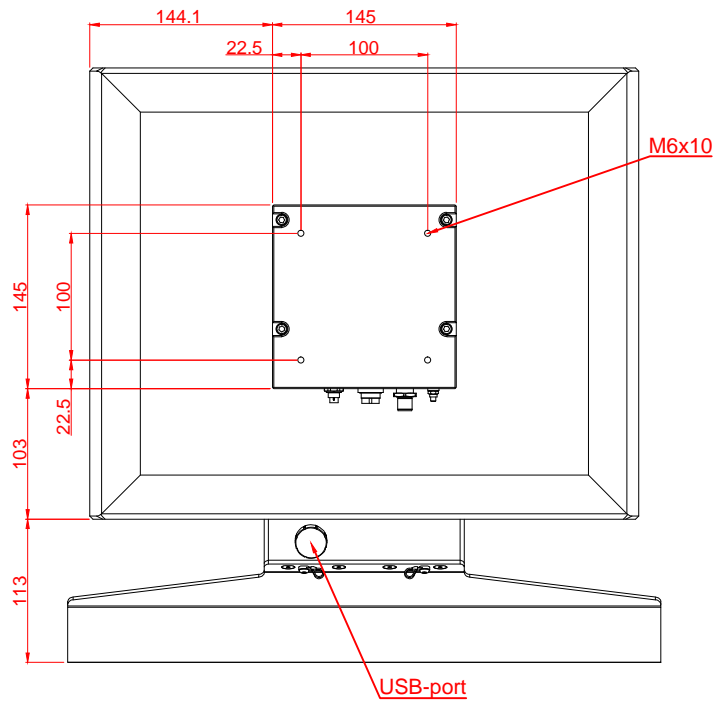

CP3919-M406
main dimensions
dimensions in mm

bottom view

rear view

left view

front view