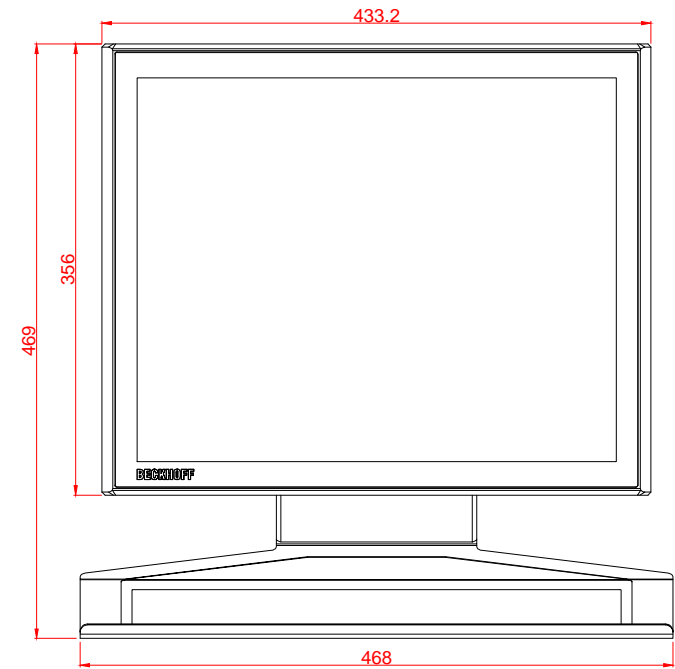

CP3919-M406
main dimensions
dimensions in mm

bottom view

rear view

left view

front view