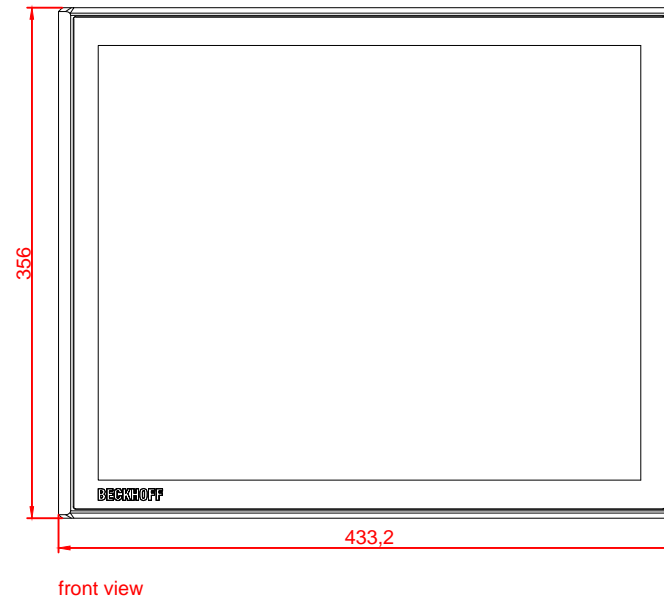

CP3919-M390

main dimensions and
fixing points

dimensions in mm

bottom view

rear view

left view

front view