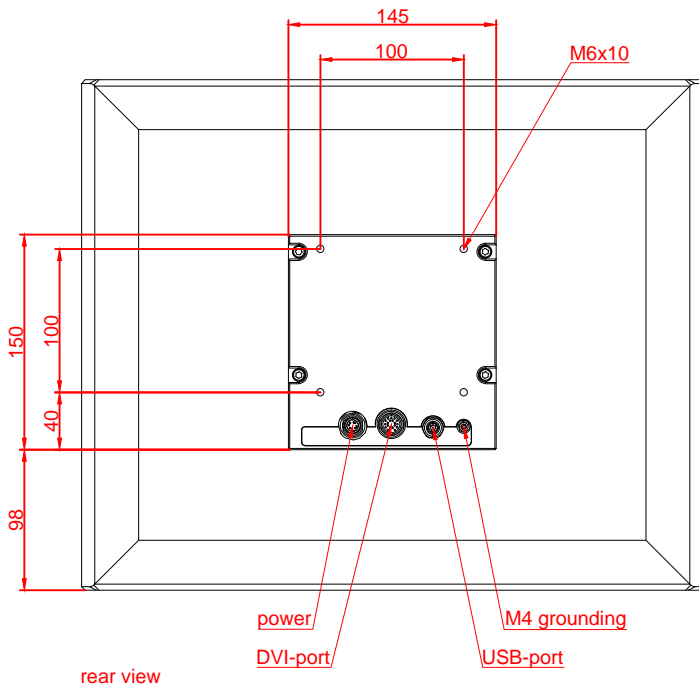

CP3919-M390

main dimensions and
fixing points

dimensions in mm

bottom view

rear view

left view

front view