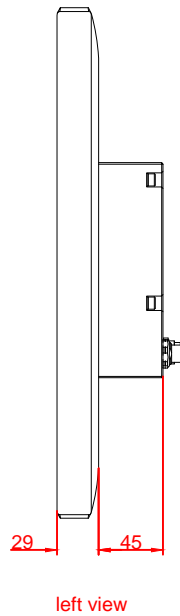

CP3919-M390

main dimensions and
fixing points

dimensions in mm

bottom view

rear view

left view

front view