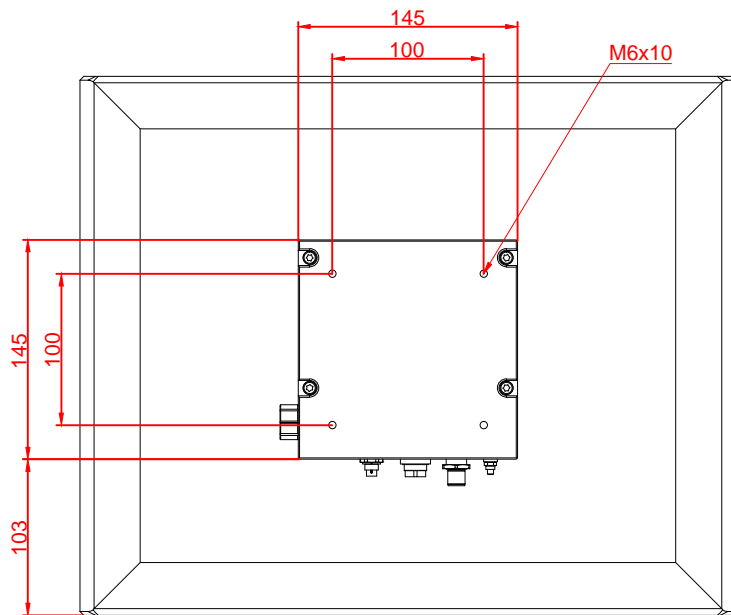

CP3919-E274
main dimensions and
fixing points
dimensions in mm

bottom view

rear view

left view

front view