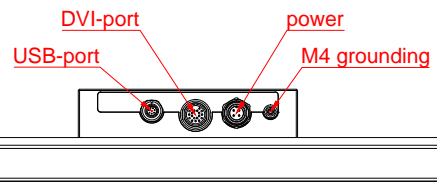

CP3919

main dimensions and
fixing points

dimensions in mm

bottom view

rear view

left view

front view