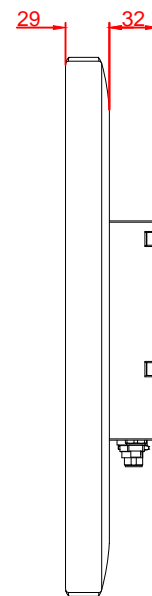

CP3919

main dimensions and
fixing points

dimensions in mm

bottom view

rear view

left view

front view