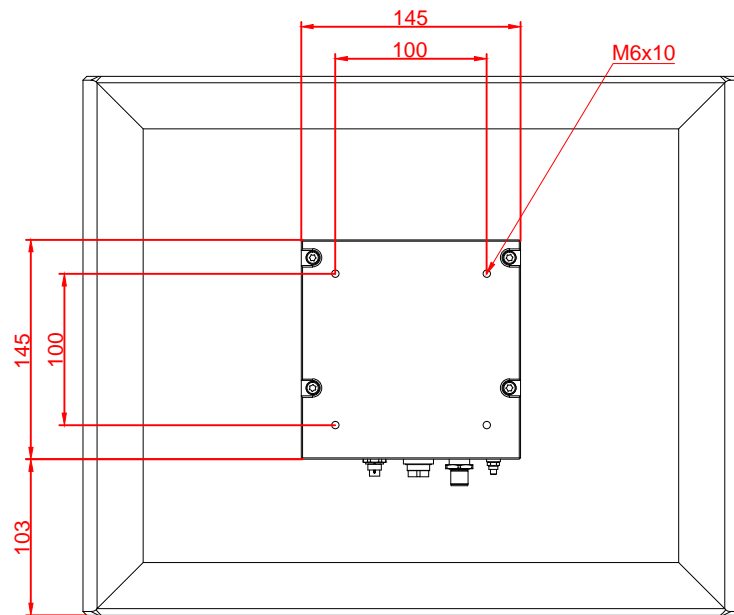

CP3919

main dimensions and
fixing points

dimensions in mm

bottom view

rear view

left view

front view