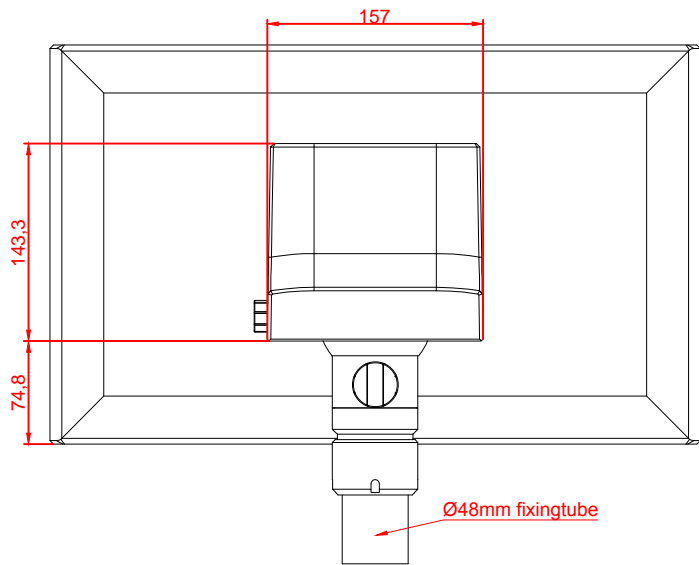

CP3918-M751-E274

main dimensions and  
fixing points

dimensions in mm

bottom view

rear view

right view

front view