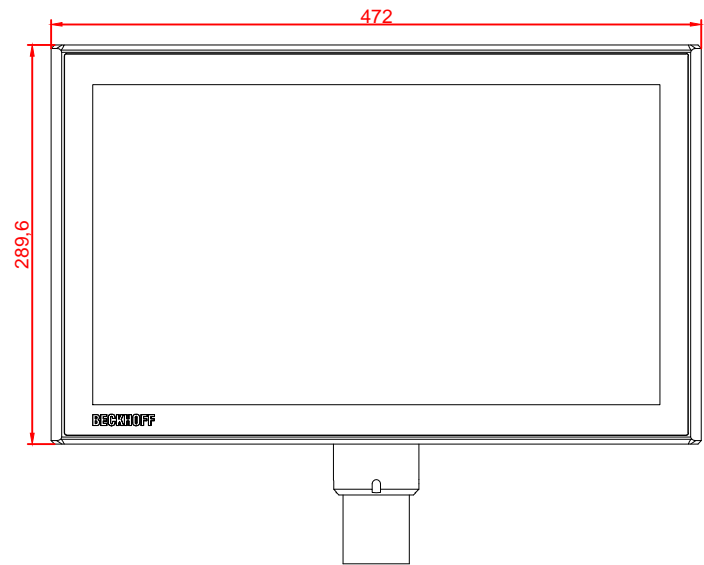

CP3918-M751-E274

main dimensions and  
fixing points

dimensions in mm

bottom view

rear view

right view

front view