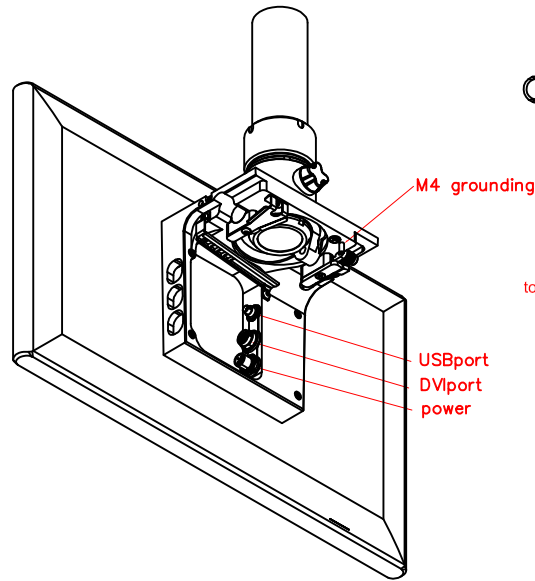

front view

left view

rear view

top view

rotatable

CP3918-M750
main dimensions

dimensions in mm