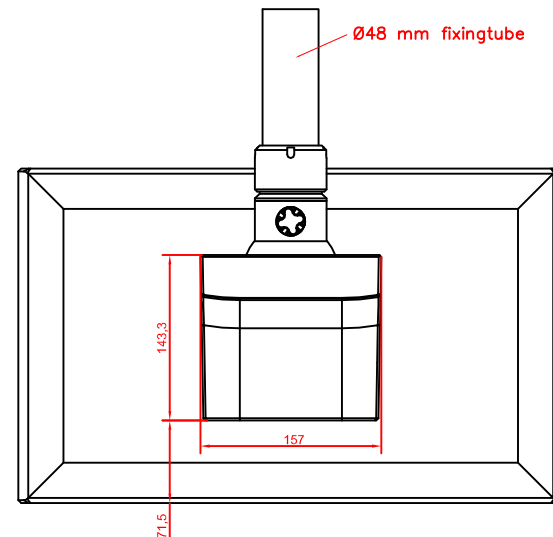

front view

left view

rear view

top view

rotatable

CP3918-M750
main dimensions

dimensions in mm