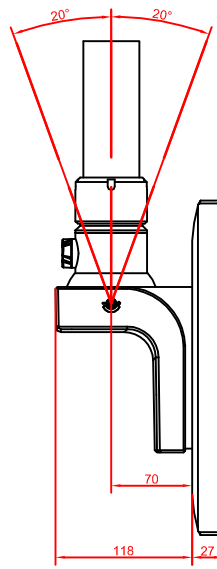

front view

left view

rear view

top view

rotatable

CP3918-M750
main dimensions

dimensions in mm