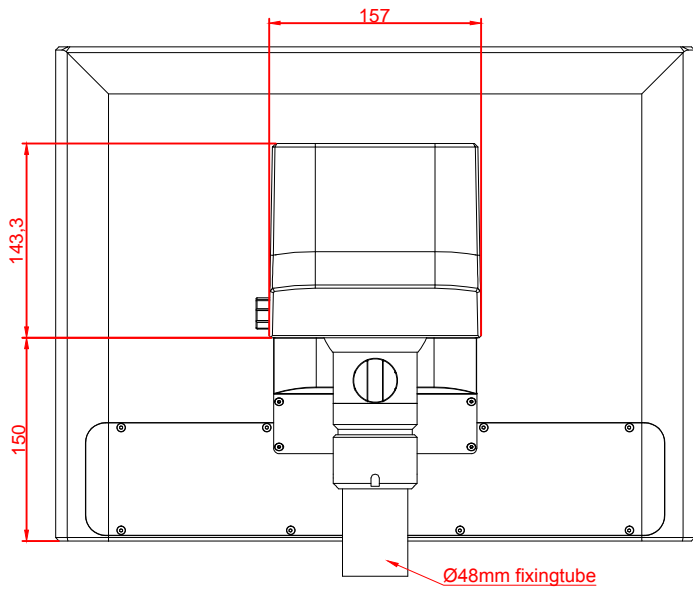

CP3918-G025-M753-E274

main dimensions and
fixing points

dimensions in mm

bottom view

rear view

left view

front view