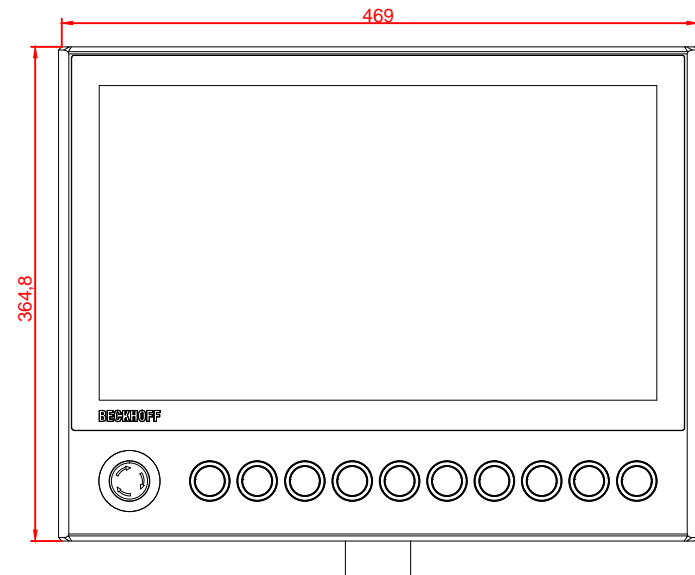

CP3918-G025-M753-E274

main dimensions and
fixing points

dimensions in mm

bottom view

rear view

left view

front view