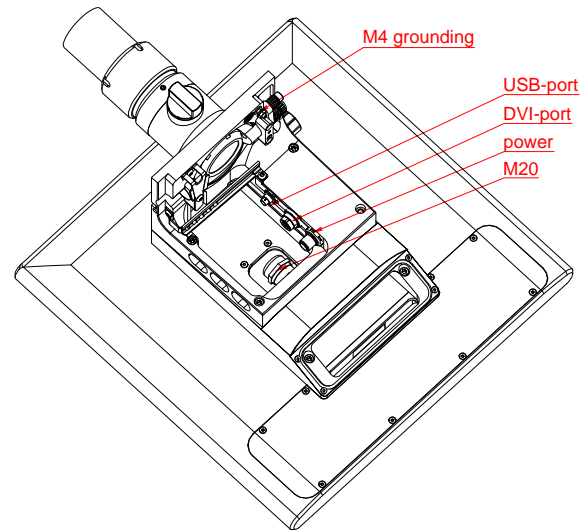

front view

left view

rear view

top view

CP3918-G025-M752-E274

main dimensions and
fixing points

dimensions in mm