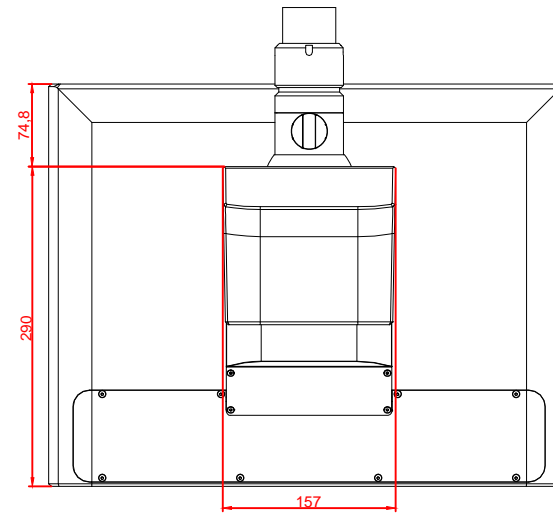

front view

left view

rear view

top view

CP3918-G025-M752

main dimensions and  
fixing points

dimensions in mm