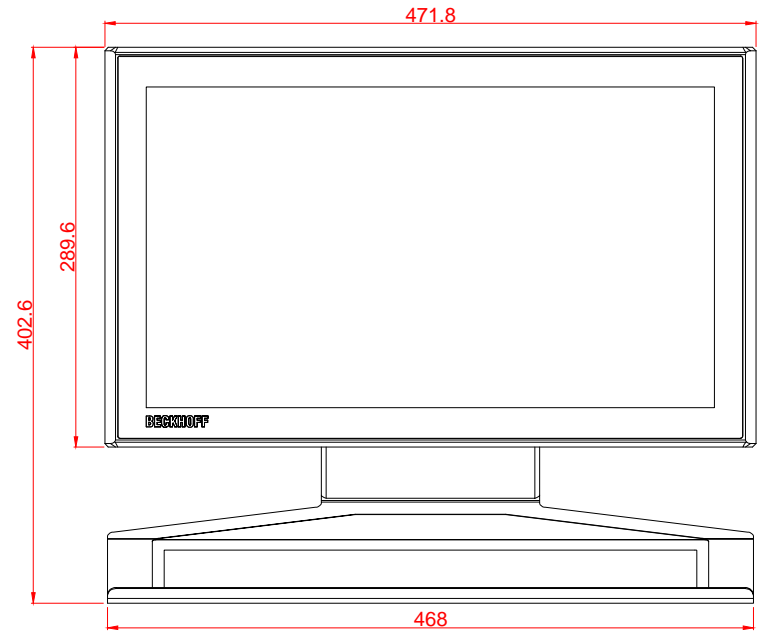

CP3918-M406-E274

main dimensions

dimensions in mm

bottom view

rear view

left view

front view