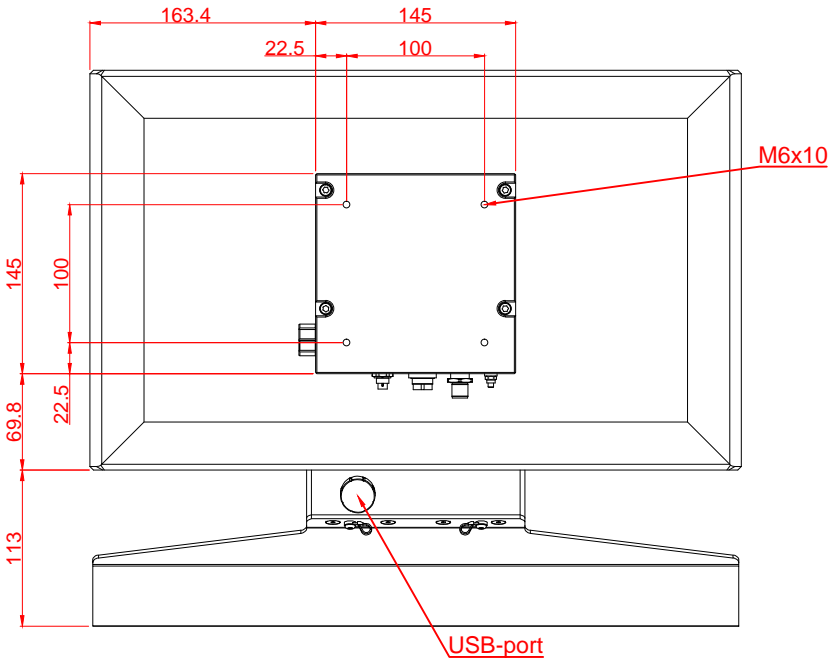

CP3918-M406-E274

main dimensions

dimensions in mm

bottom view

rear view

left view

front view