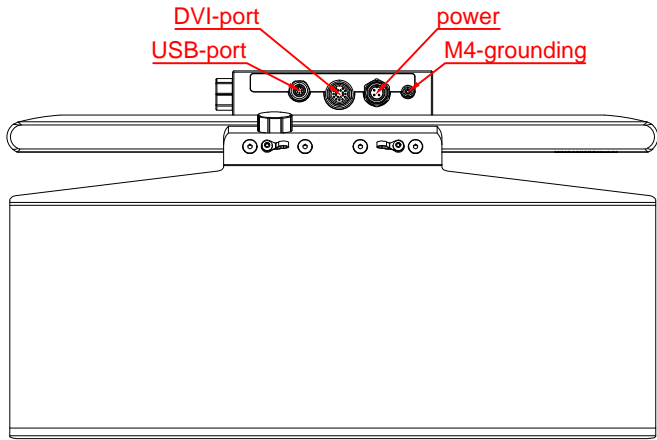

CP3918-M406-E274

main dimensions

dimensions in mm

bottom view

rear view

left view

front view