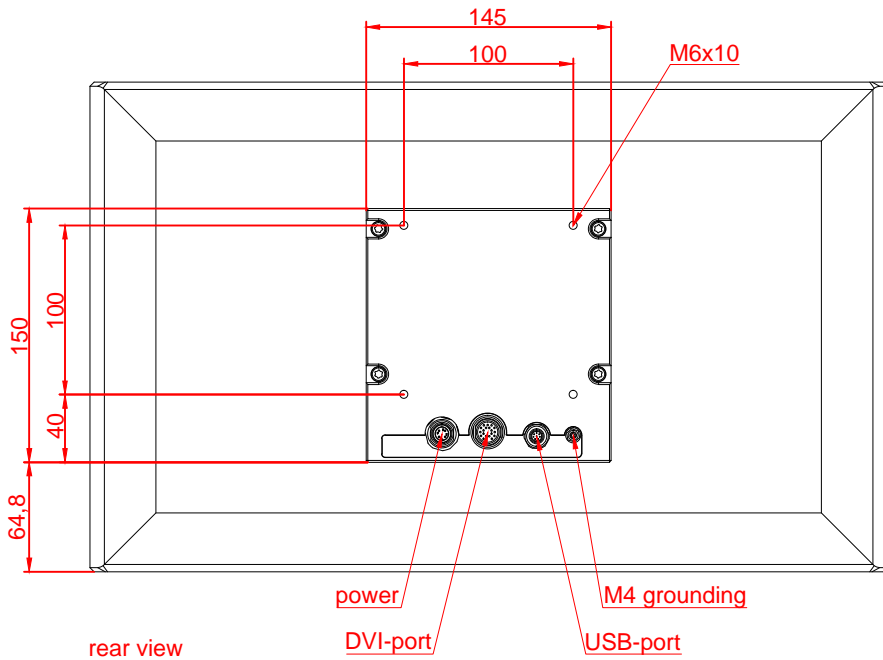

# CP3918-M390

main dimensions and  
fixing points

dimensions in mm

bottom view

rear view

left view

front view