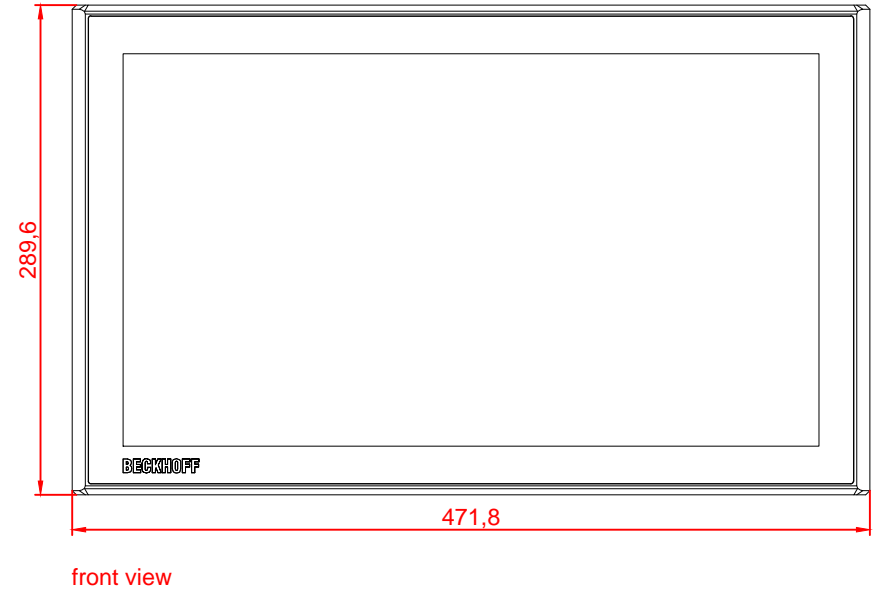

# CP3918-M390

main dimensions and  
fixing points

dimensions in mm

bottom view

rear view

left view

front view