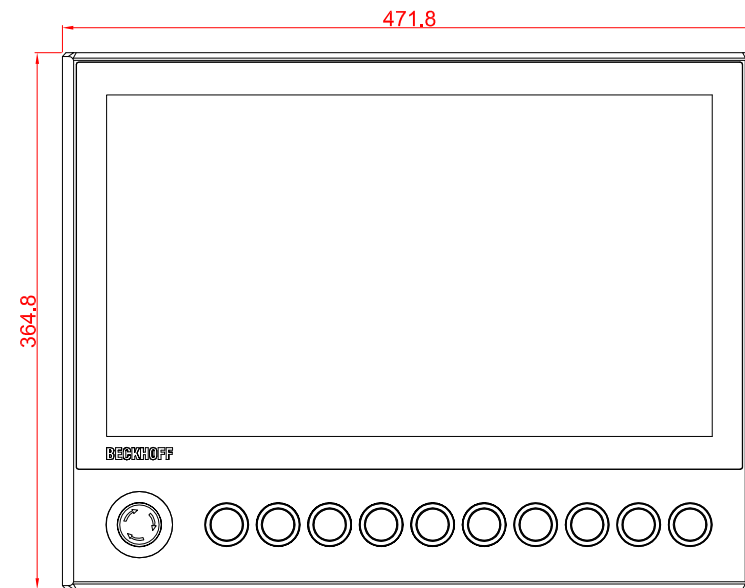

CP3918-G025

main dimensions and
fixing points

dimensions in mm

bottom view

rear view

right view

front view