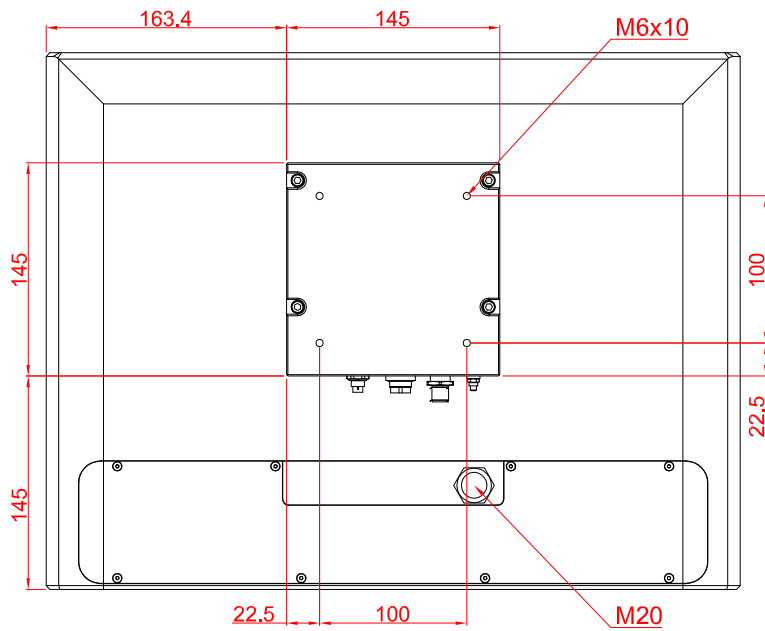

CP3918-G025

main dimensions and
fixing points

dimensions in mm

bottom view

rear view

right view

front view