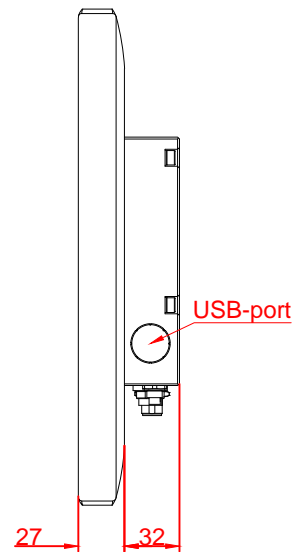

CP3918-E274

main dimensions and
fixing points

dimensions in mm

bottom view

rear view

left view

front view