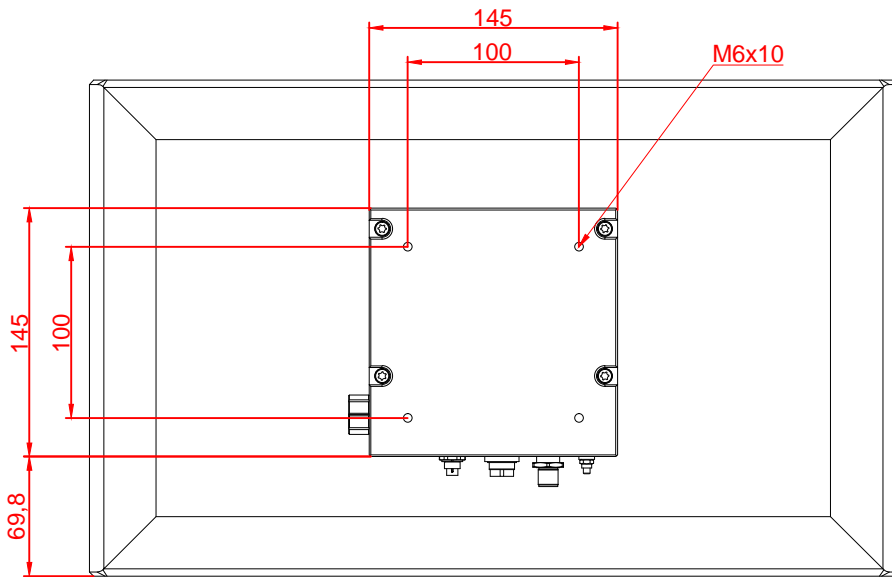

CP3918-E274

main dimensions and
fixing points

dimensions in mm

bottom view

rear view

left view

front view