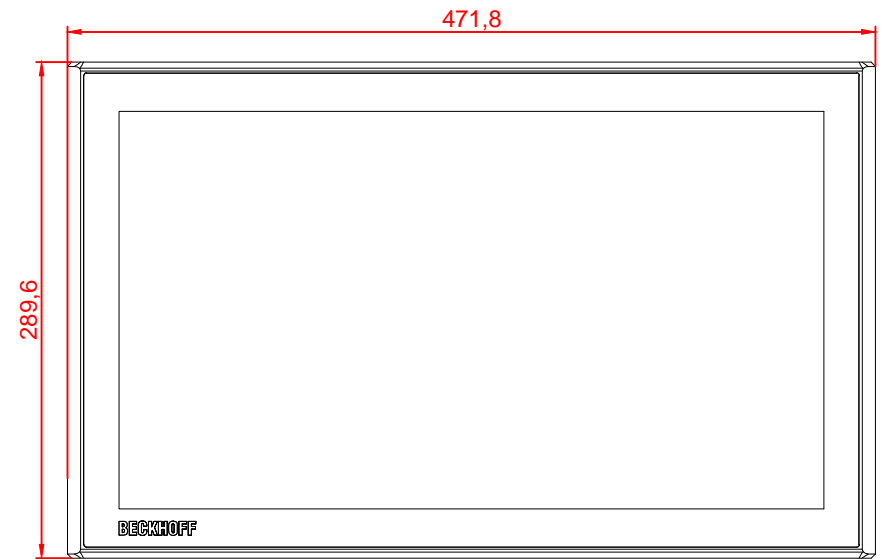

CP3918-E274

main dimensions and
fixing points

dimensions in mm

bottom view

rear view

left view

front view