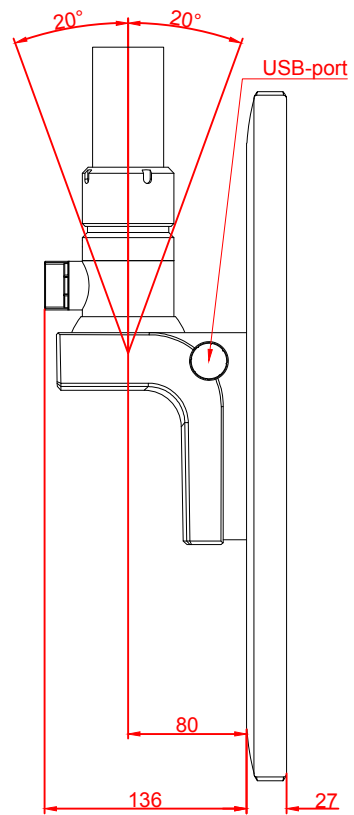

front view

left view

rear view

top view

CP3918-0010-M575-M750-E274

main dimensions and
fixing points

dimensions in mm