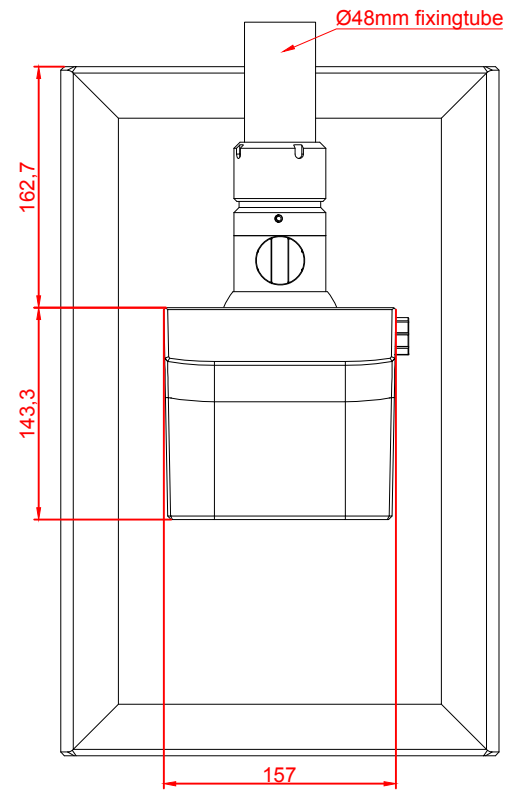

front view

left view

rear view

top view

CP3918-0010-M575-M750-E274

main dimensions and
fixing points

dimensions in mm