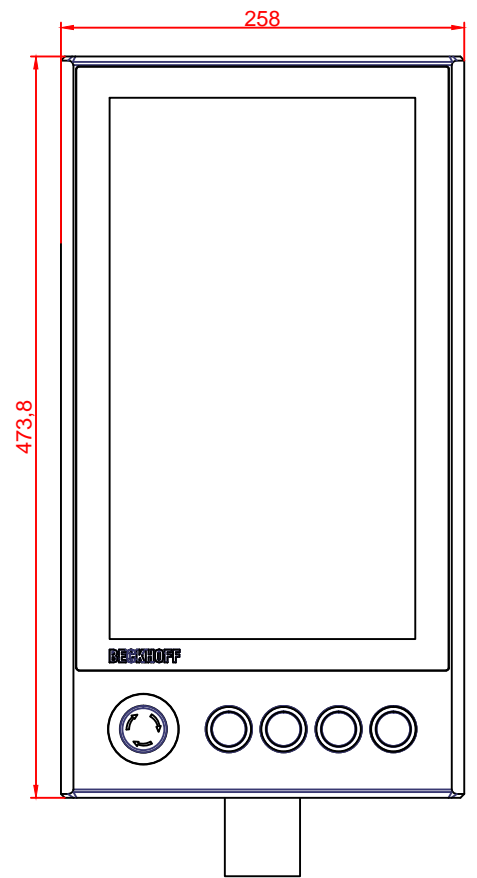

CP3916-M575-G034-M753-E274

main dimensions and fixing points

dimensions in mm

bottom view

rear view

left view

front view