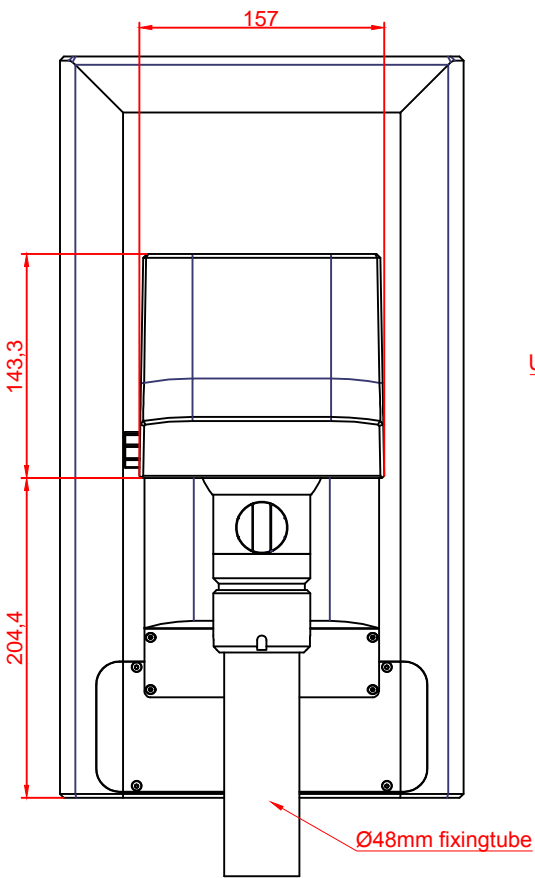

CP3916-M575-G034-M753-E274

main dimensions and fixing points

dimensions in mm

bottom view

rear view

left view

front view