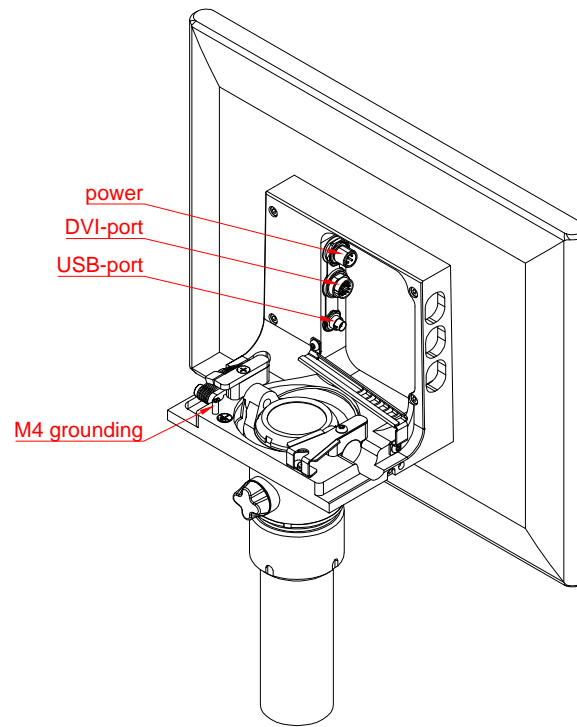

CP3916-M751-E274

main dimensions and
fixing points

dimensions in mm

bottom view

rear view

right view

front view