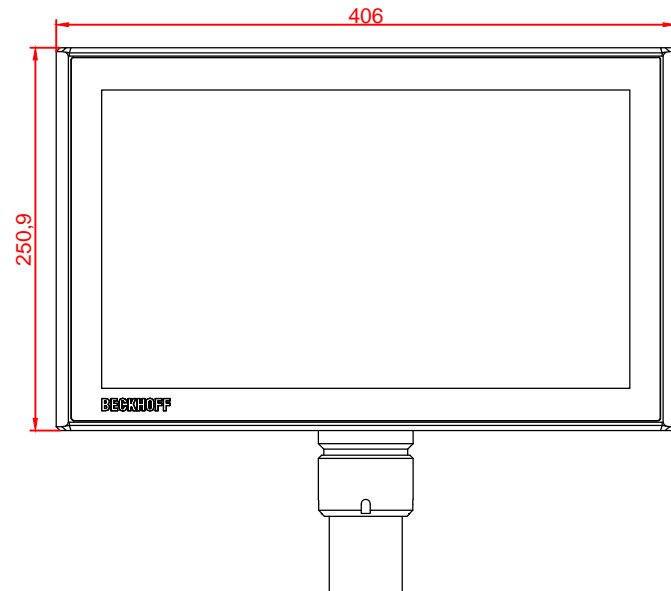

CP3916-M751-E274

main dimensions and
fixing points

dimensions in mm

bottom view

rear view

right view

front view