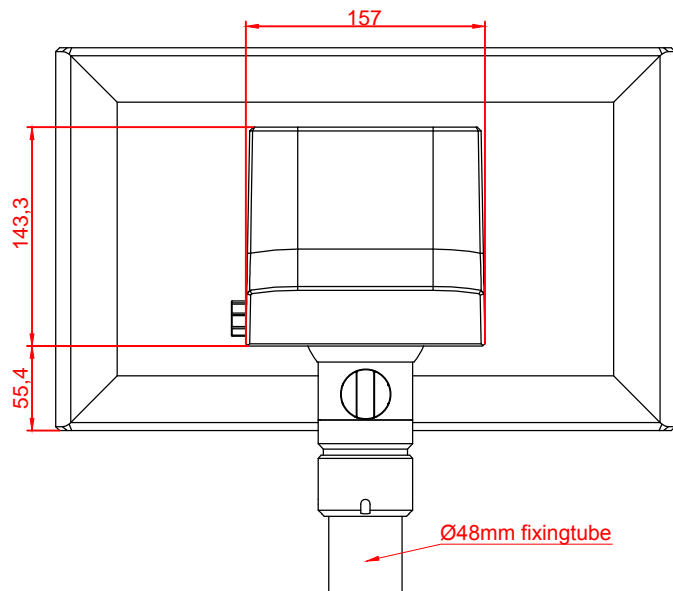

CP3916-M751-E274

main dimensions and
fixing points

dimensions in mm

bottom view

rear view

right view

front view