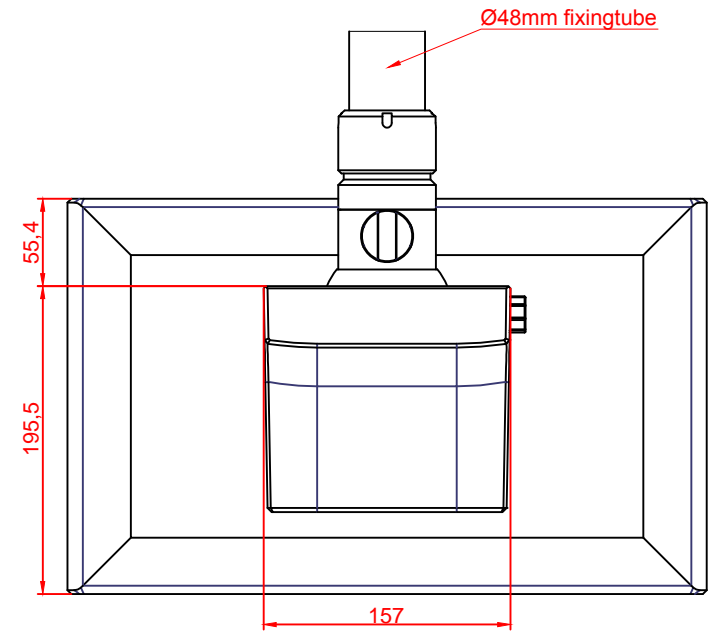

front view

left view

rear view

top view

CP3916-M750-E274

main dimensions and
fixing points

dimensions in mm