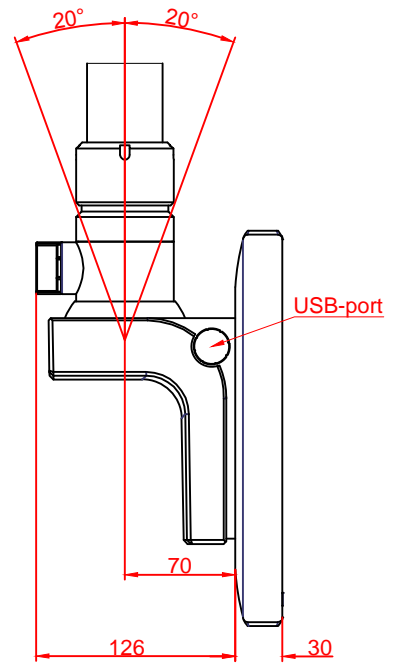

front view

left view

rear view

top view

CP3916-M750-E274

main dimensions and
fixing points

dimensions in mm