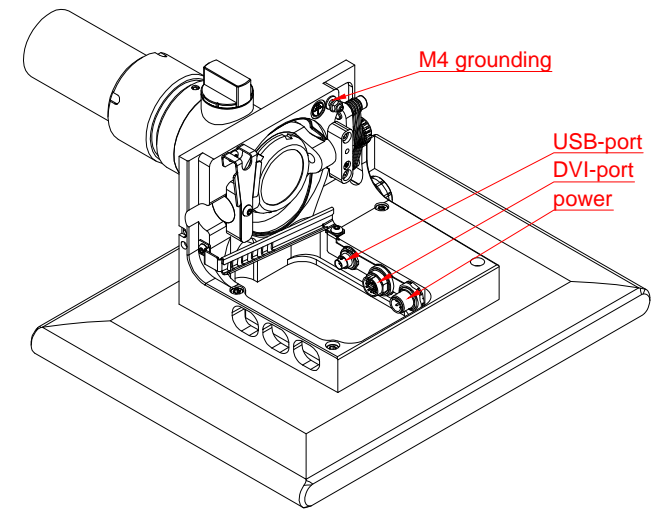

front view

left view

rear view

top view

CP3916-M750-E274

main dimensions and
fixing points

dimensions in mm