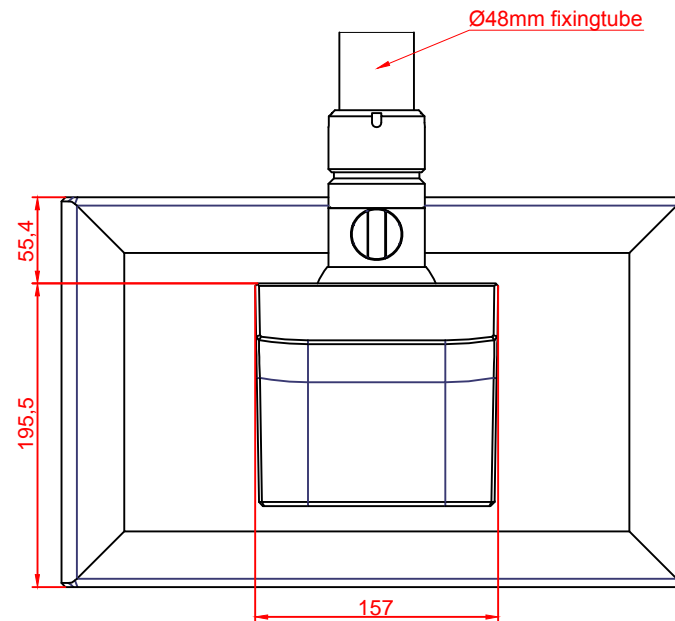

front view

left view

rear view

top view

CP3916-M750

main dimensions and  
fixing points

dimensions in mm