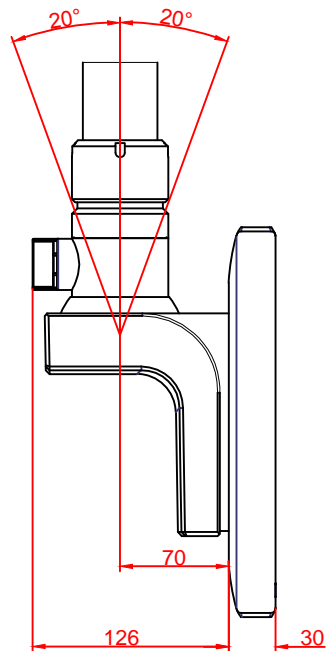

front view

left view

rear view

top view

CP3916-M750

main dimensions and  
fixing points

dimensions in mm