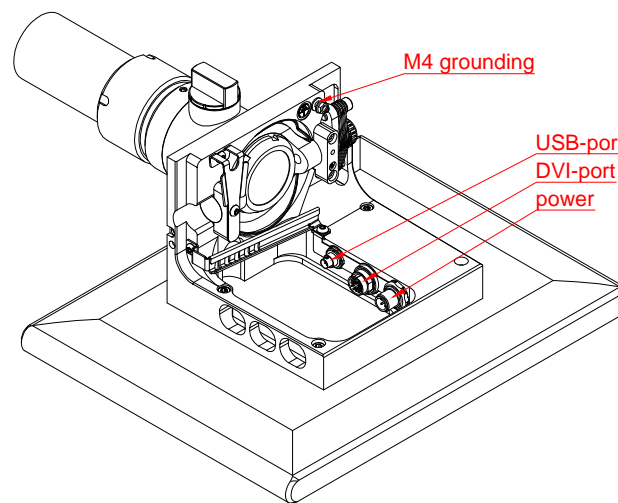

front view

left view

rear view

top view

CP3916-M750

main dimensions and  
fixing points

dimensions in mm