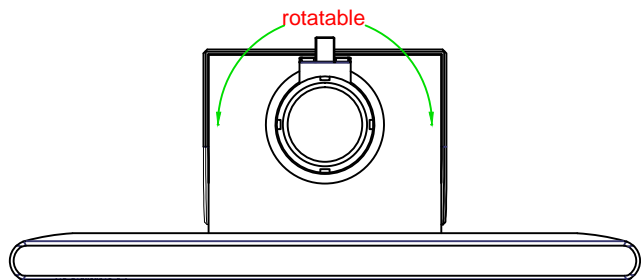

front view

left view

rear view

top view

CP3916-M750

main dimensions and  
fixing points

dimensions in mm