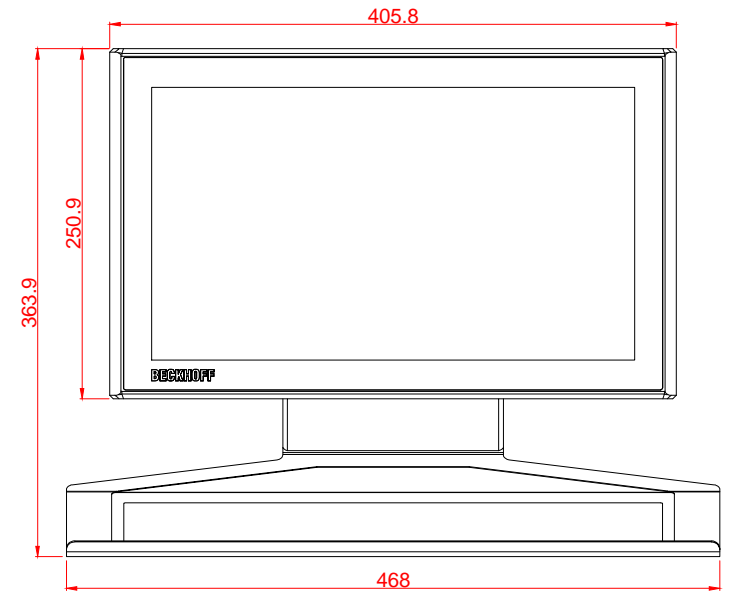

CP3916-M406-E274

main dimensions

dimensions in mm

bottom view

rear view

left view

front view