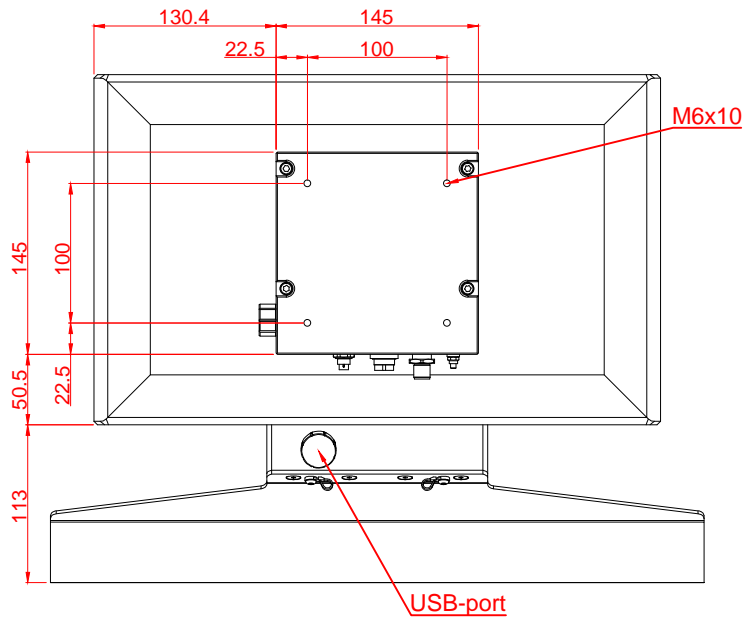

CP3916-M406-E274

main dimensions

dimensions in mm

bottom view

rear view

left view

front view