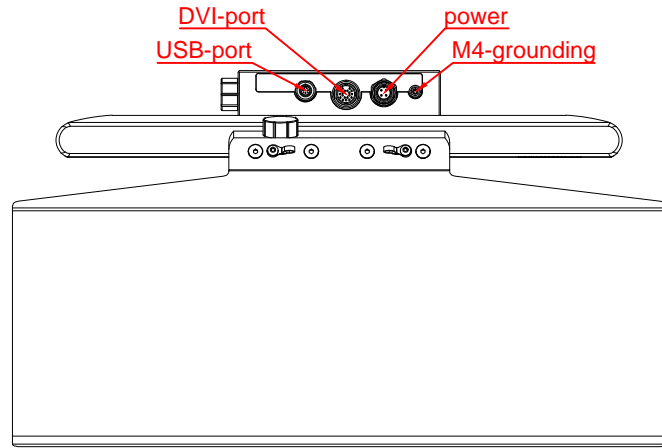

CP3916-M406-E274

main dimensions

dimensions in mm

bottom view

rear view

left view

front view