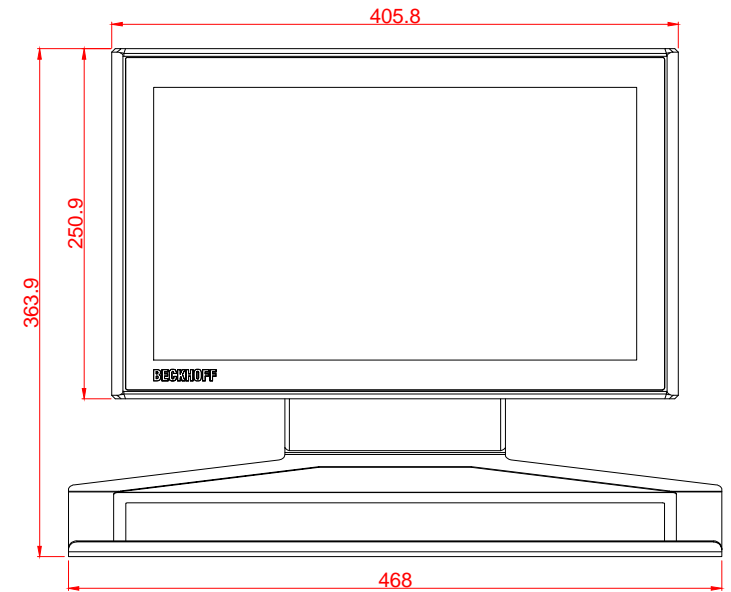

CP3916-M406  
main dimensions

dimensions in mm

bottom view

rear view

left view

front view