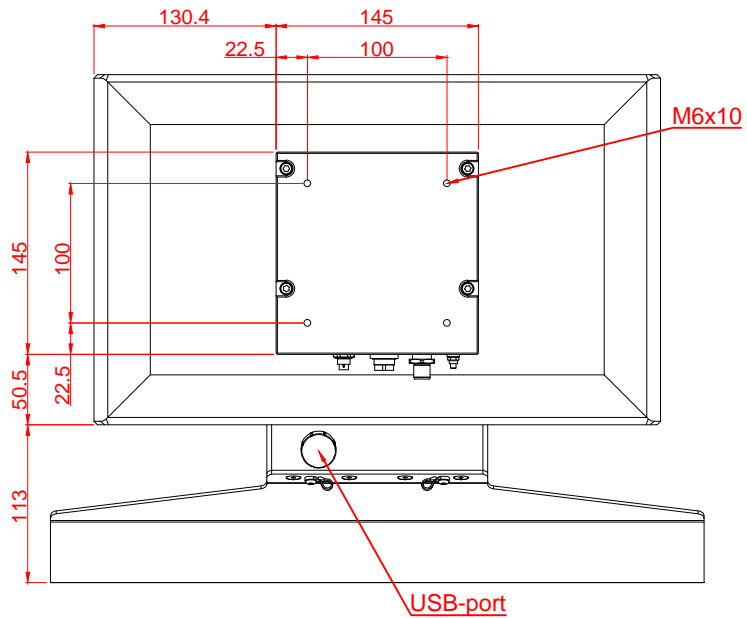

CP3916-M406  
main dimensions

dimensions in mm

bottom view

rear view

left view

front view