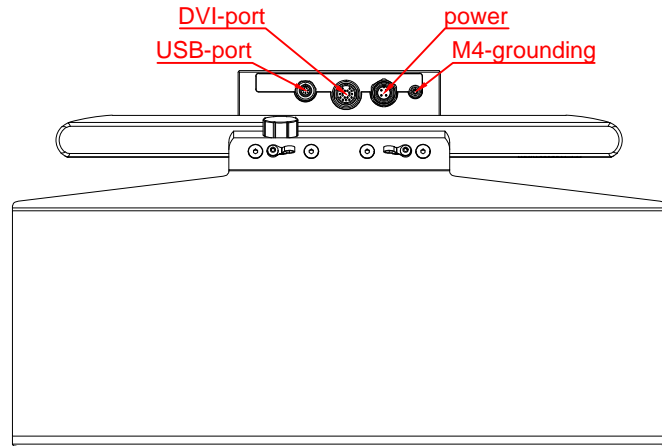

CP3916-M406  
main dimensions

dimensions in mm

bottom view

rear view

left view

front view