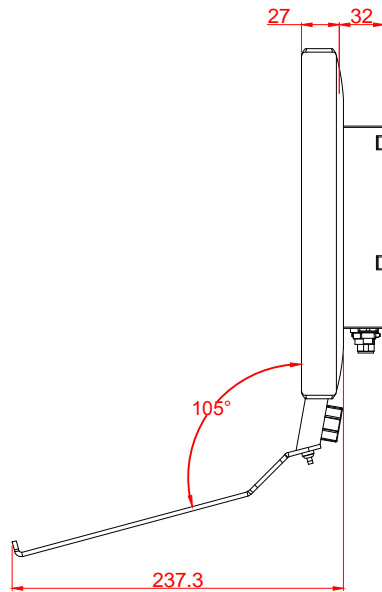

CP3916-M406  
main dimensions

dimensions in mm

bottom view

rear view

left view

front view