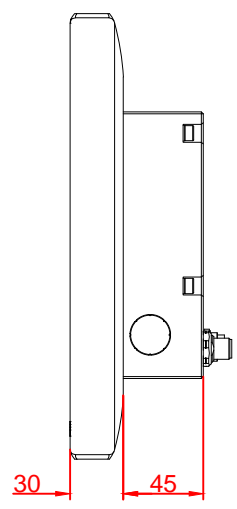

CP3916-M390-E274

main dimensions and
fixing points

dimensions in mm

bottom view

rear view

left view

front view