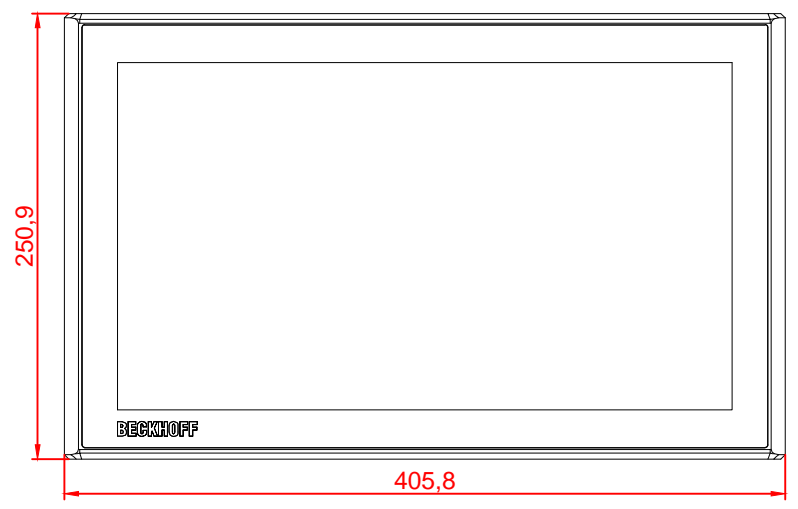

CP3916-M390-E274

main dimensions and
fixing points

dimensions in mm

bottom view

rear view

left view

front view