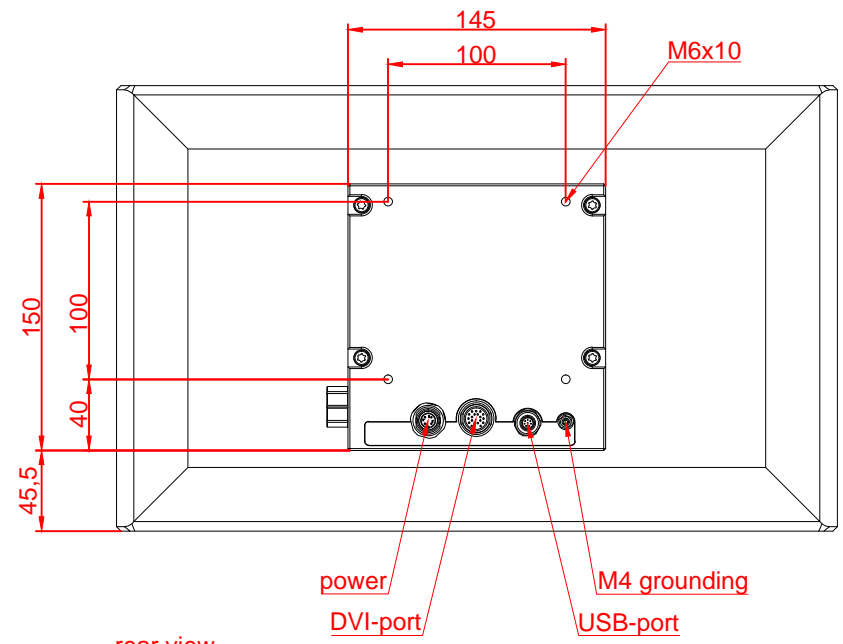

CP3916-M390-E274

main dimensions and
fixing points

dimensions in mm

bottom view

rear view

left view

front view