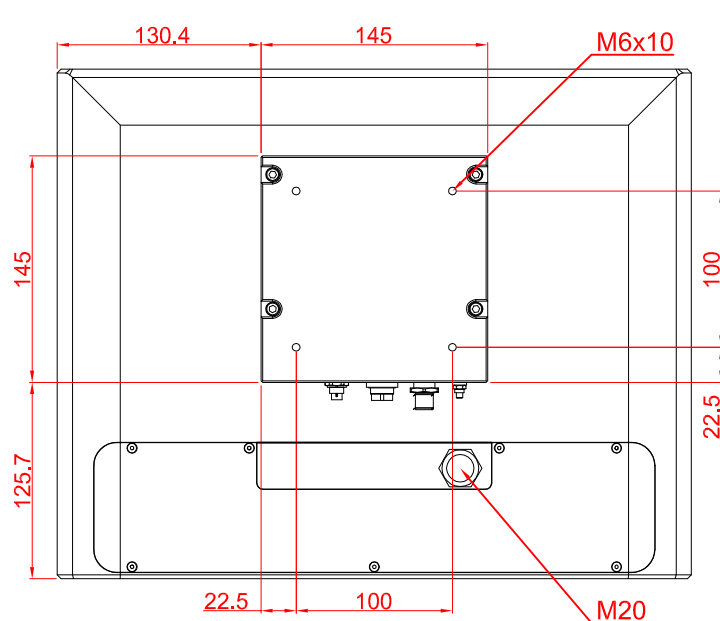

# CP3916-G024

main dimensions and  
fixing points

dimensions in mm

bottom view

rear view

right view

front view