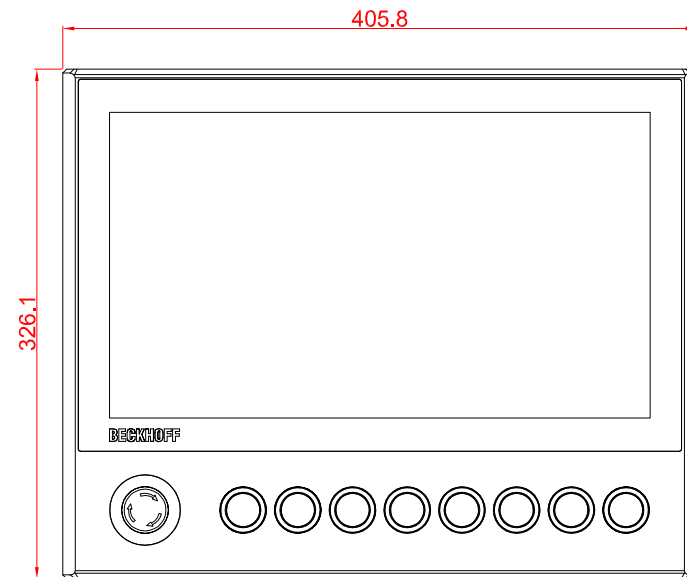

# CP3916-G024

main dimensions and  
fixing points

dimensions in mm

bottom view

rear view

right view

front view