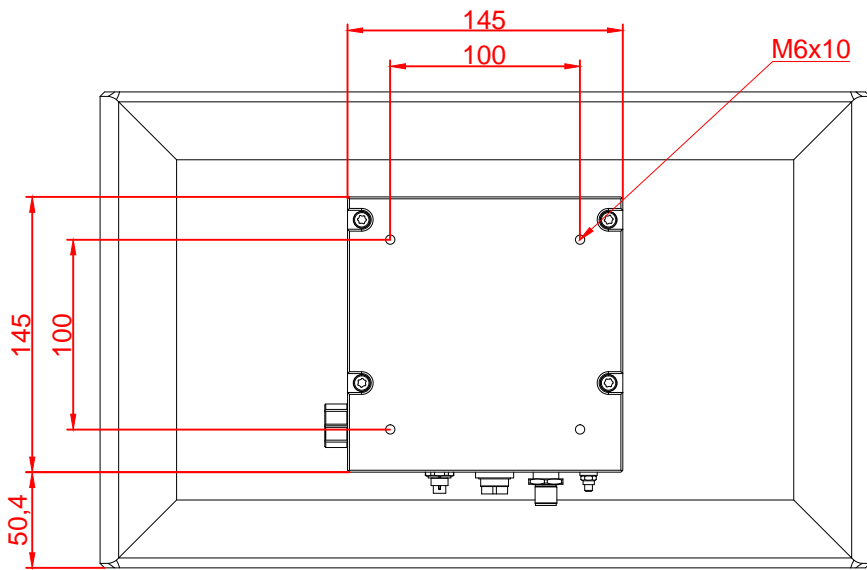

CP3916-E274

main dimensions and
fixing points

dimensions in mm

bottom view

rear view

right view

front view