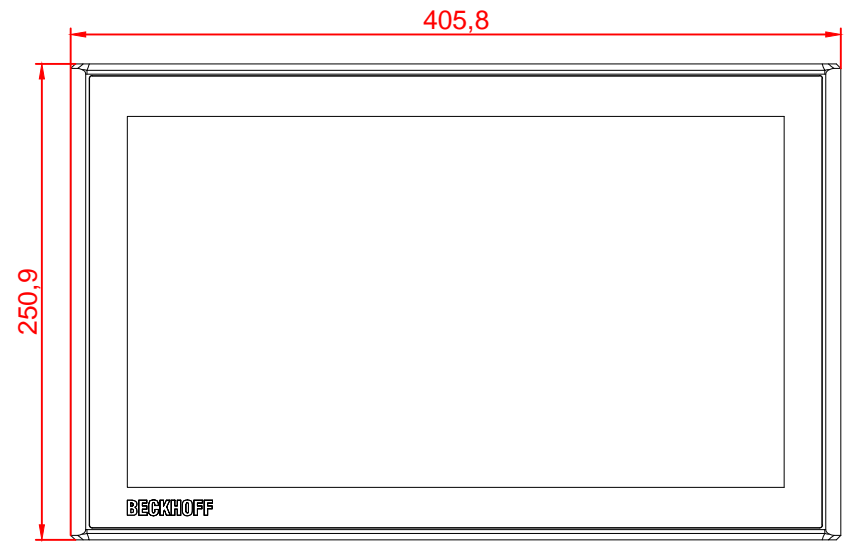

CP3916-E274

main dimensions and
fixing points

dimensions in mm

bottom view

rear view

right view

front view