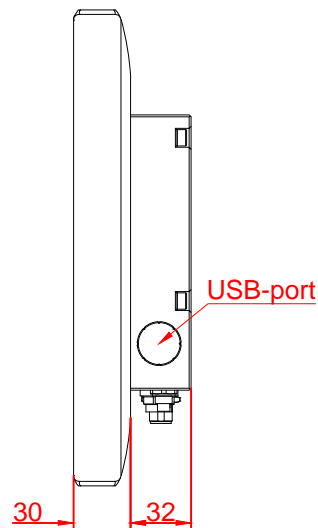

CP3916-E274

main dimensions and
fixing points

dimensions in mm

bottom view

rear view

right view

front view