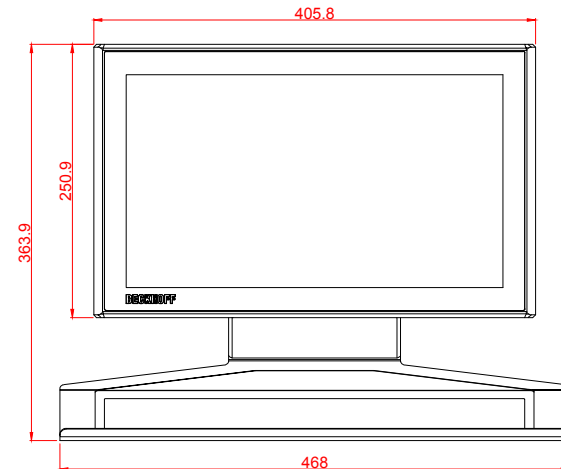

CP3916-0010-M751-M406

main dimensions and
fixing points

dimensions in mm

bottom view

rear view

right view

front view