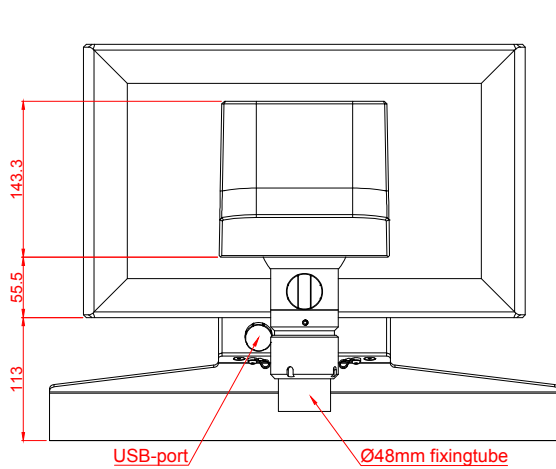

CP3916-0010-M751-M406

main dimensions and
fixing points

dimensions in mm

bottom view

rear view

right view

front view