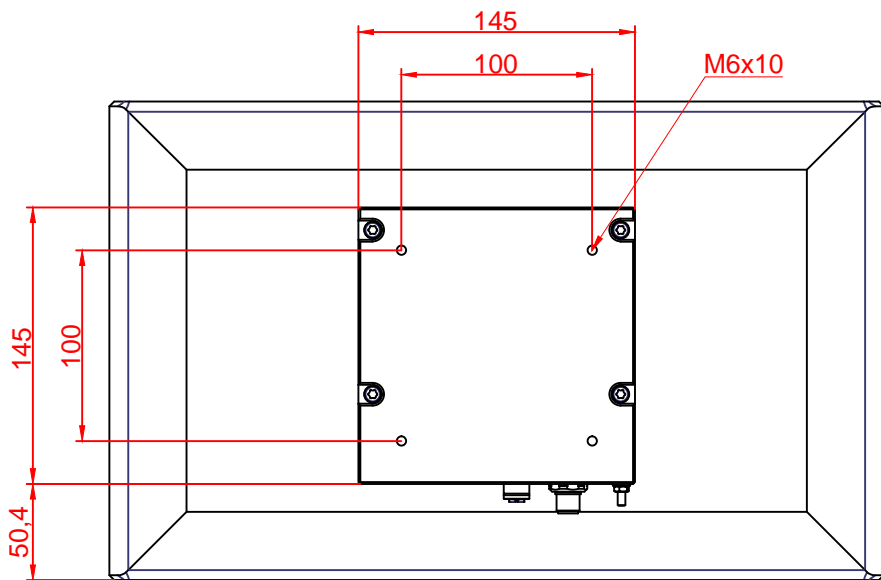

CP3916-0010

main dimensions and  
fixing points

dimensions in mm

bottom view

rear view

left view

front view