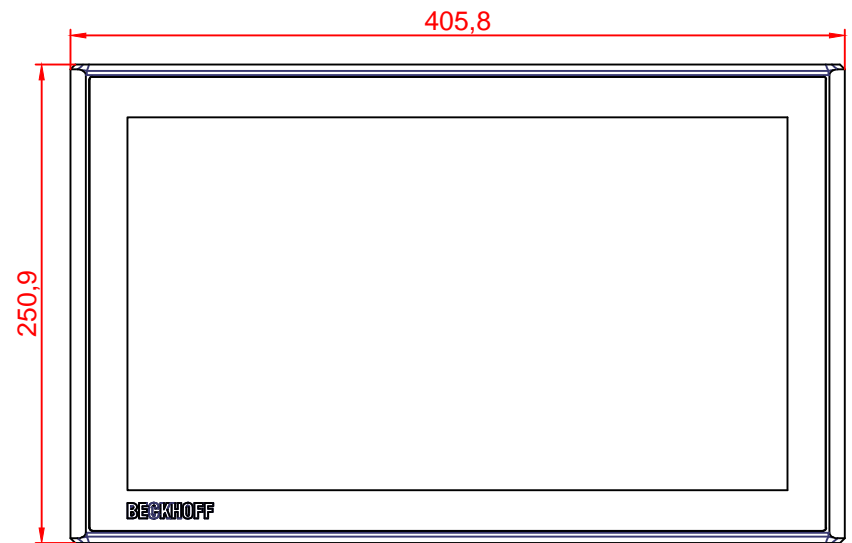

CP3916-0010

main dimensions and  
fixing points

dimensions in mm

bottom view

rear view

left view

front view