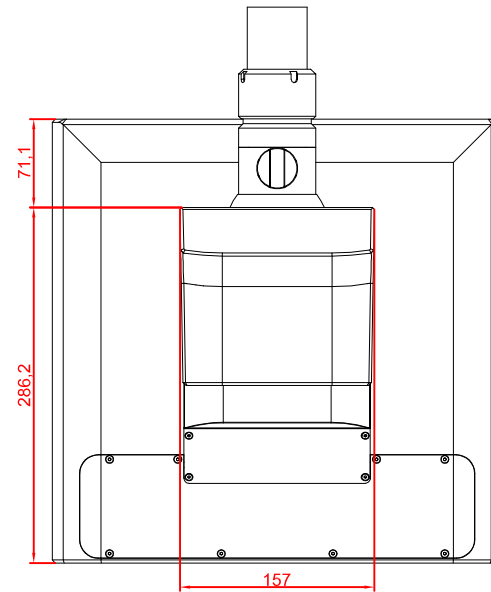

front view

left view

rear view

top view

CP3915-G023-M752

main dimensions and  
fixing points

dimensions in mm