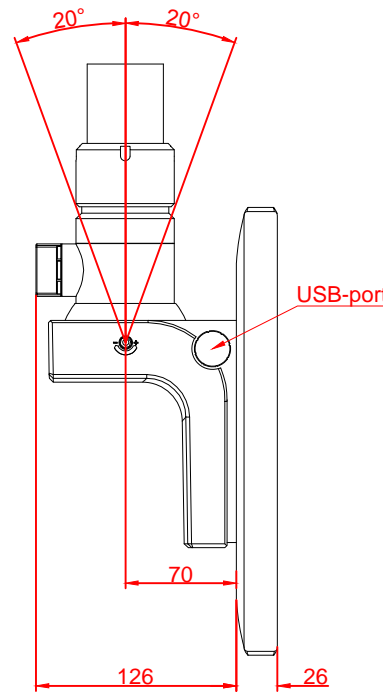

front view

left view

rear view

top view

CP3915-M750-E274

main dimensions and
fixing points

dimensions in mm