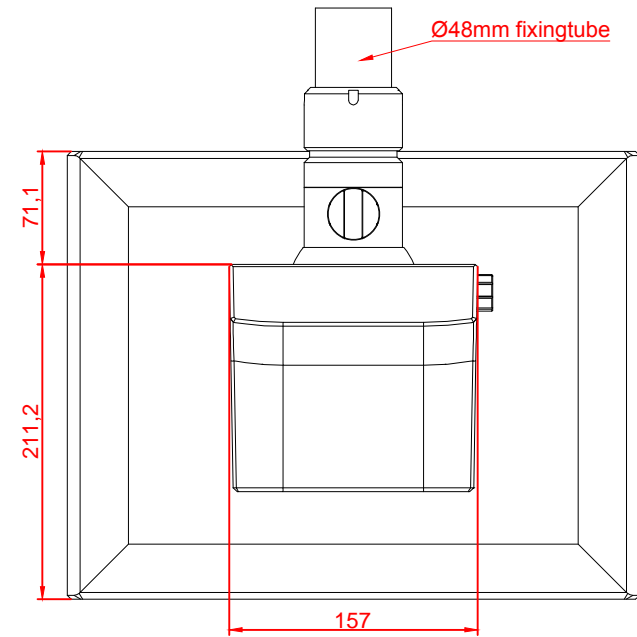

front view

left view

rear view

top view

CP3915-M750-E274

main dimensions and
fixing points

dimensions in mm