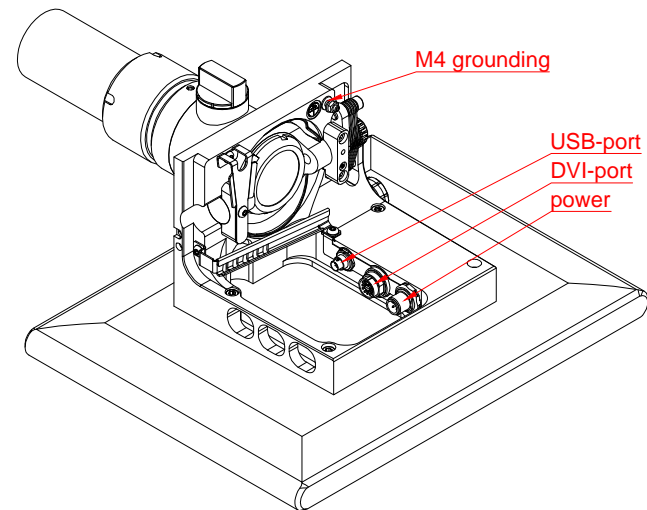

front view

left view

rear view

top view

CP3915-M750-E274

main dimensions and
fixing points

dimensions in mm