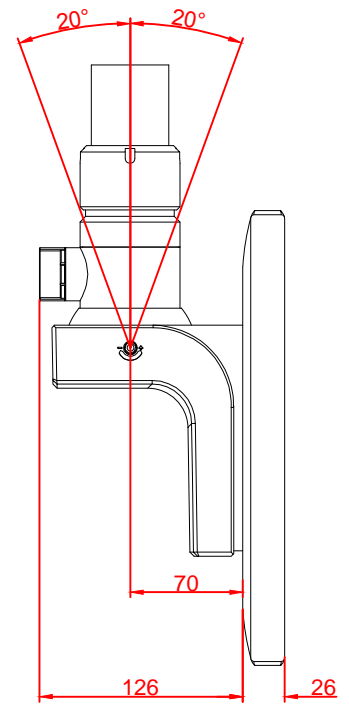

front view

left view

rear view

top view

CP3915-M750

main dimensions and
fixing points

dimensions in mm