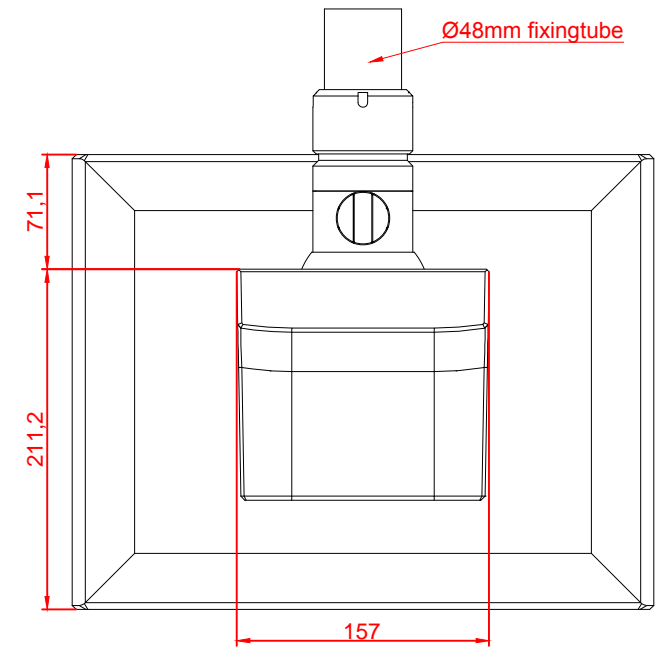

front view

left view

rear view

top view

CP3915-M750

main dimensions and
fixing points

dimensions in mm