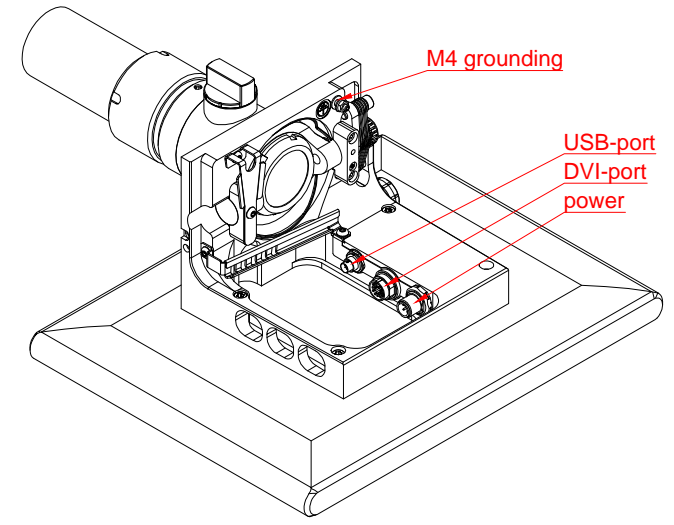

front view

left view

rear view

top view

CP3915-M750

main dimensions and
fixing points

dimensions in mm