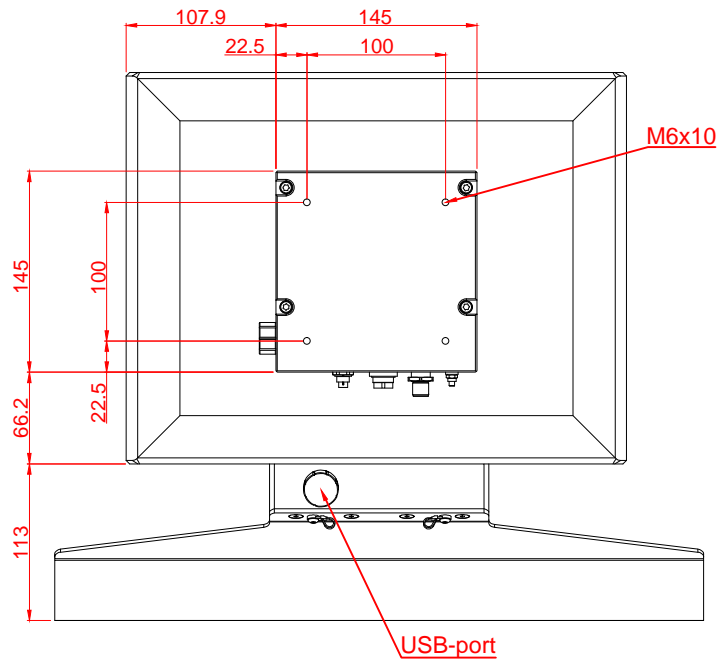

CP3915-M406-E274

main dimensions

dimensions in mm

bottom view

rear view

left view

front view