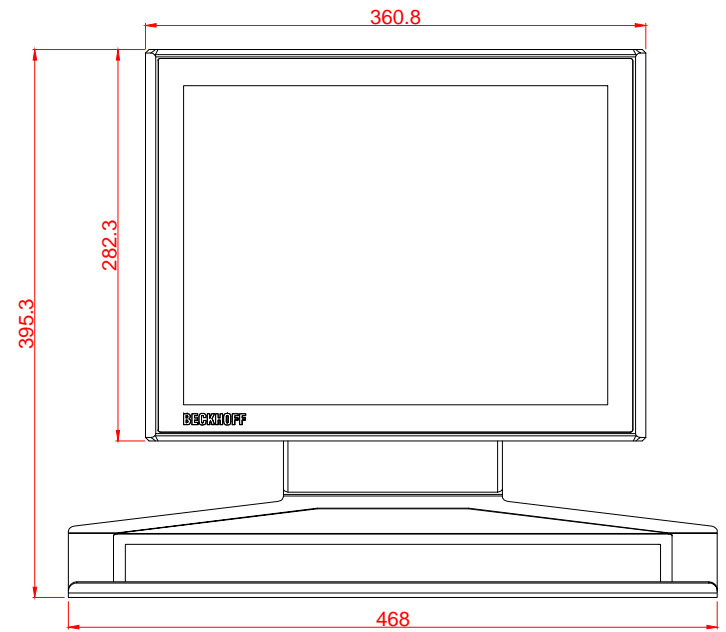

CP3915-M406-E274

main dimensions

dimensions in mm

bottom view

rear view

left view

front view