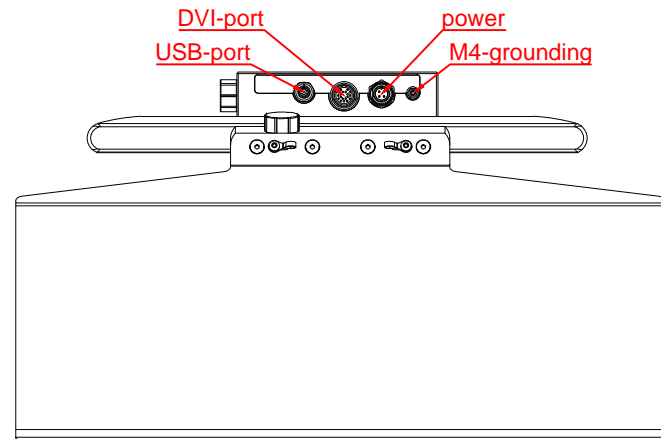

CP3915-M406-E274

main dimensions

dimensions in mm

bottom view

rear view

left view

front view