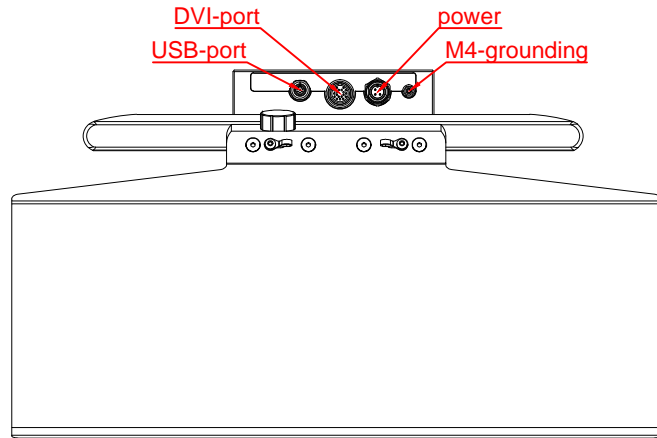

CP3915-M406  
main dimensions  
dimensions in mm

bottom view

rear view

left view

front view