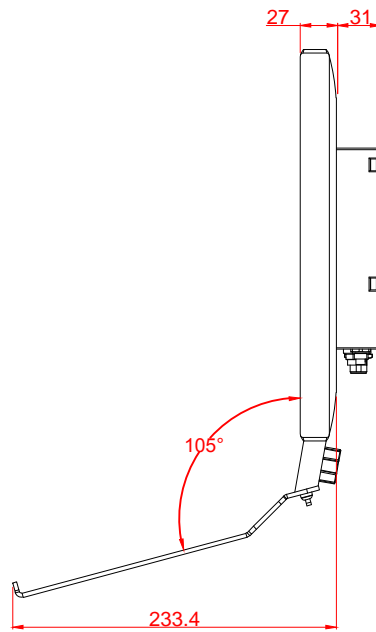

CP3915-M406  
main dimensions  
dimensions in mm

bottom view

rear view

left view

front view