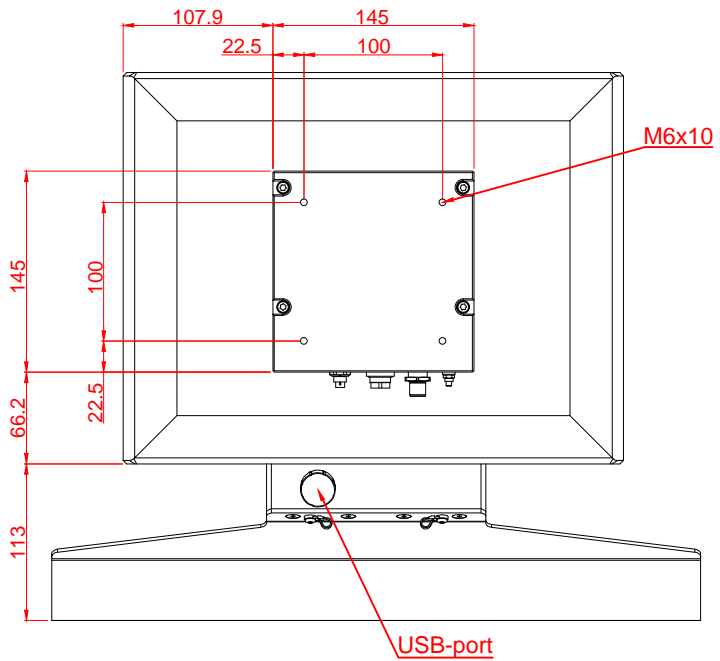

CP3915-M406  
main dimensions  
dimensions in mm

bottom view

rear view

left view

front view