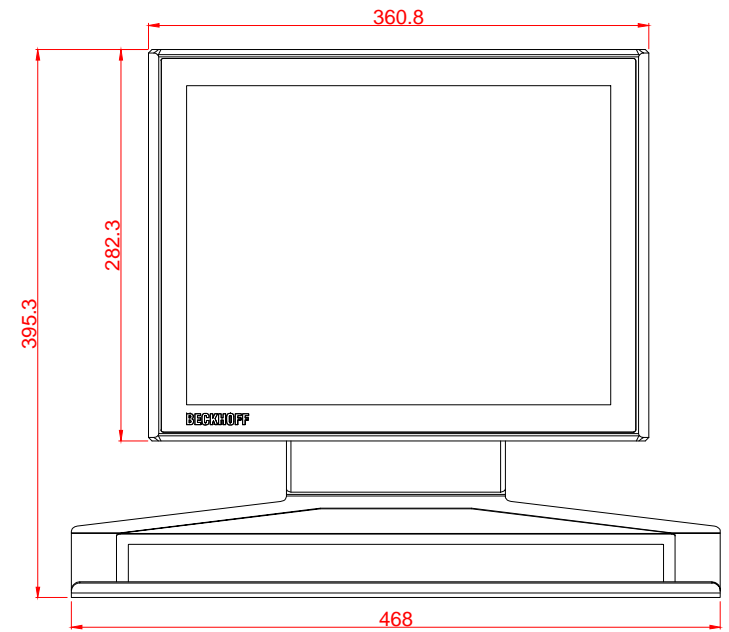

CP3915-M406  
main dimensions  
dimensions in mm

bottom view

rear view

left view

front view