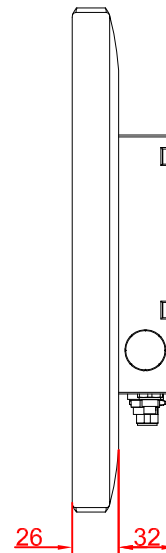

CP3915-E274

main dimensions and
fixing points

dimensions in mm

bottom view

rear view

right view

front view