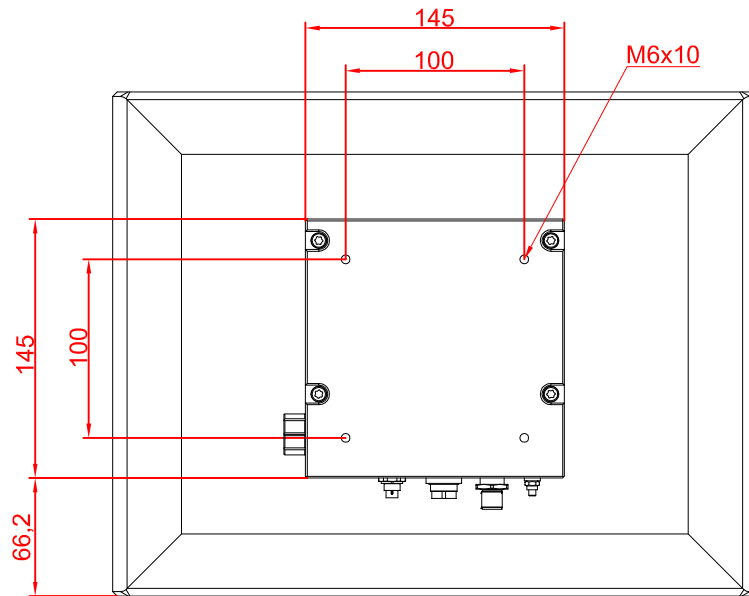

CP3915-E274

main dimensions and
fixing points

dimensions in mm

bottom view

rear view

right view

front view