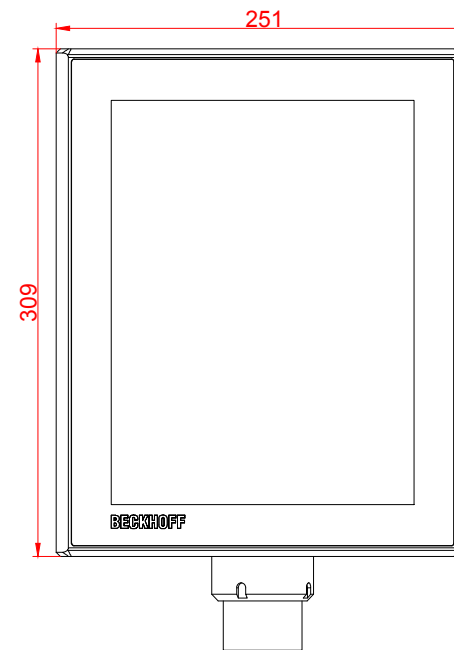

CP3912-M575-M751

main dimensions and
fixing points

dimensions in mm

bottom view

rear view

right view

front view