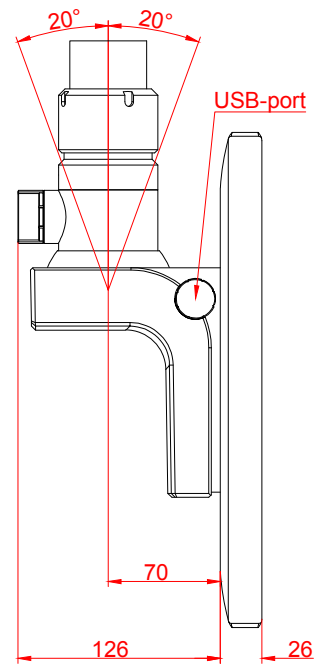

front view

left view

rear view

top view

CP3912-M575-M750-E274

main dimensions and
fixing points

dimensions in mm