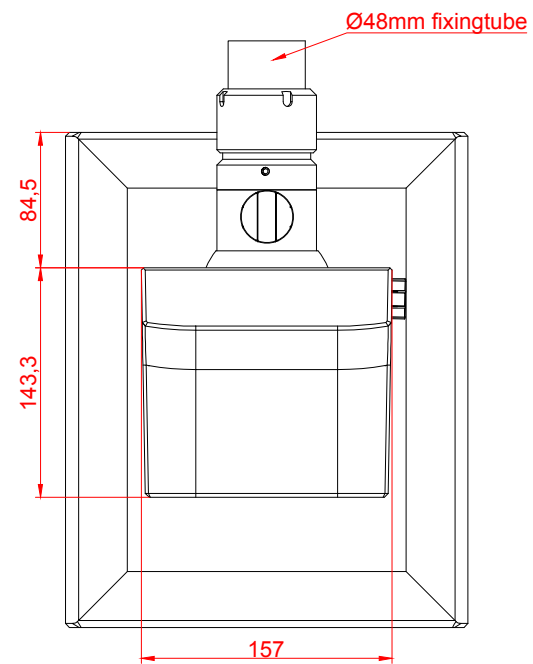

front view

left view

rear view

top view

CP3912-M575-M750-E274

main dimensions and
fixing points

dimensions in mm