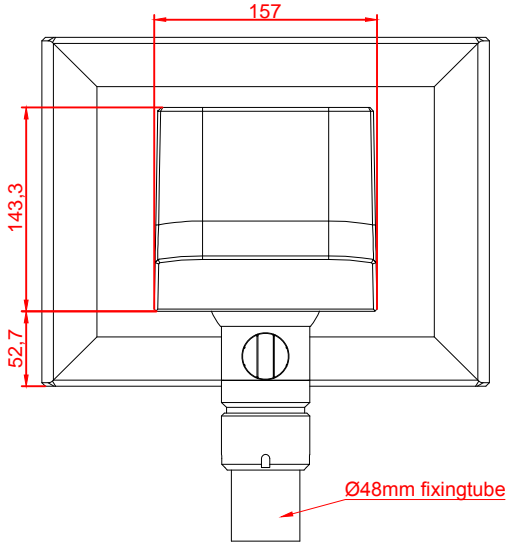

CP3912-M751

main dimensions and
fixing points

dimensions in mm

bottom view

rear view

right view

front view