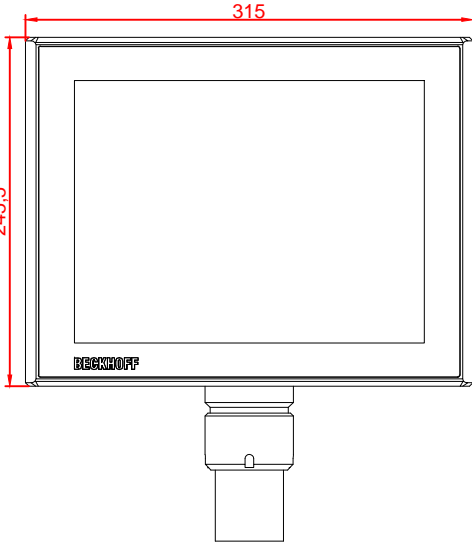

CP3912-M751

main dimensions and
fixing points

dimensions in mm

bottom view

rear view

right view

front view