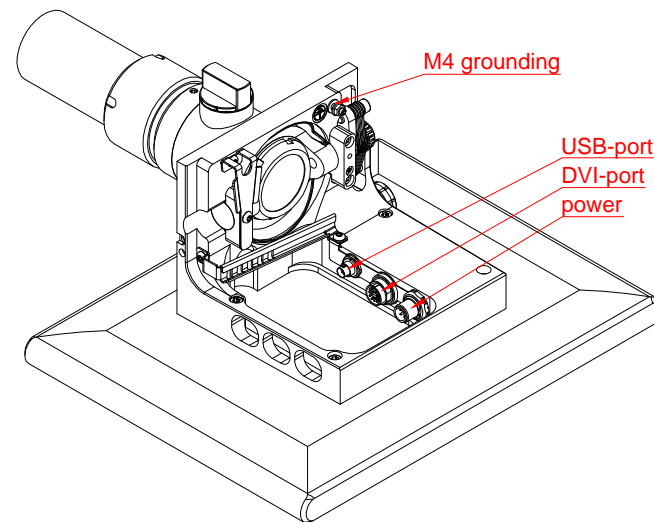

front view

left view

rear view

top view

CP3912-M750

main dimensions and
fixing points

dimensions in mm