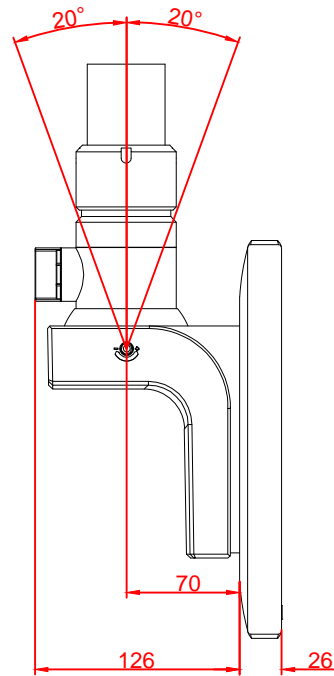

front view

left view

rear view

top view

CP3912-M750

main dimensions and
fixing points

dimensions in mm