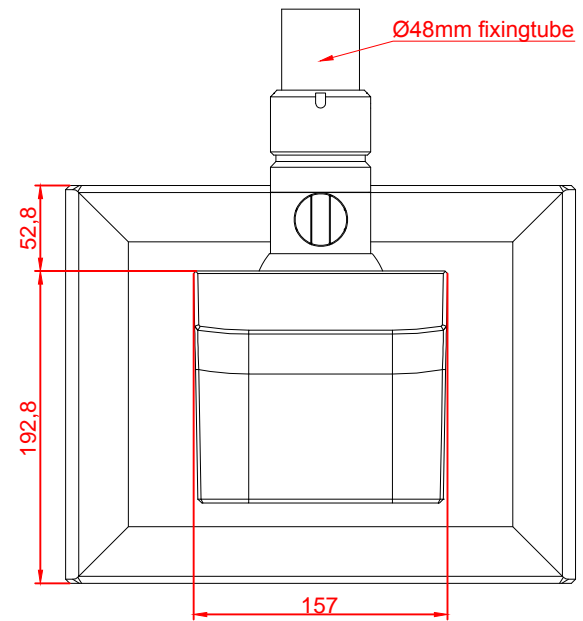

front view

left view

rear view

top view

CP3912-M750

main dimensions and
fixing points

dimensions in mm