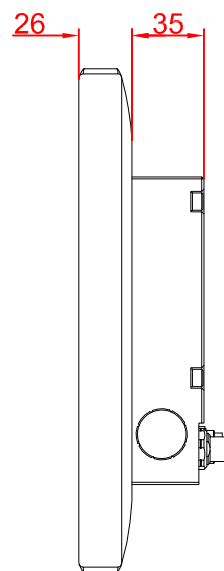

CP3912-M390-E274

main dimensions and
fixing points

dimensions in mm

bottom view

rear view

side view

front view