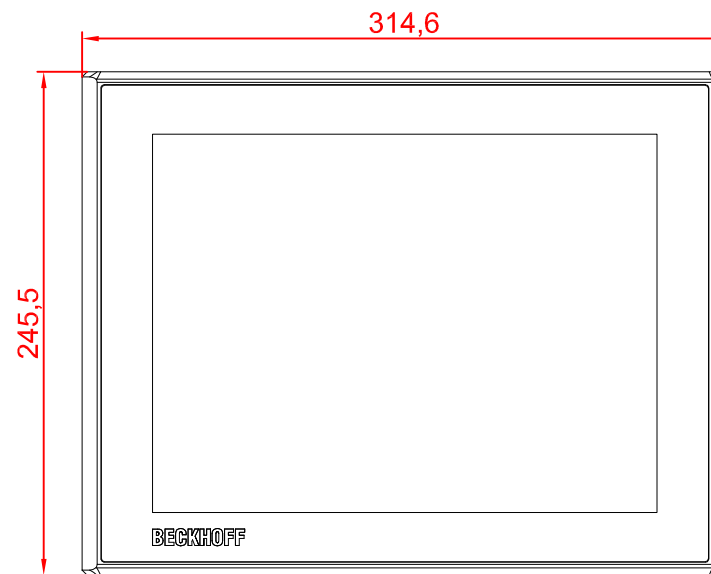

CP3912-M390-E274

main dimensions and
fixing points

dimensions in mm

bottom view

rear view

side view

front view