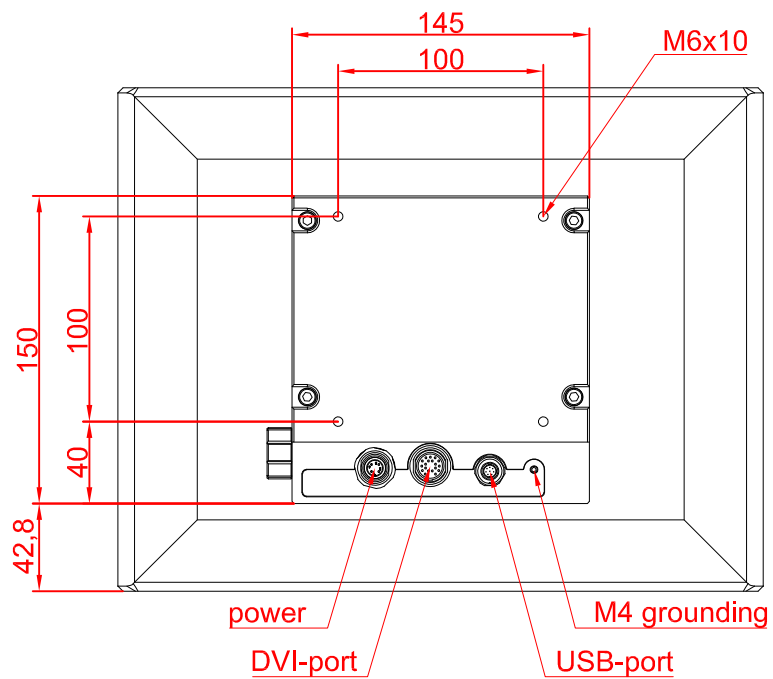

CP3912-M390-E274

main dimensions and
fixing points

dimensions in mm

bottom view

rear view

side view

front view