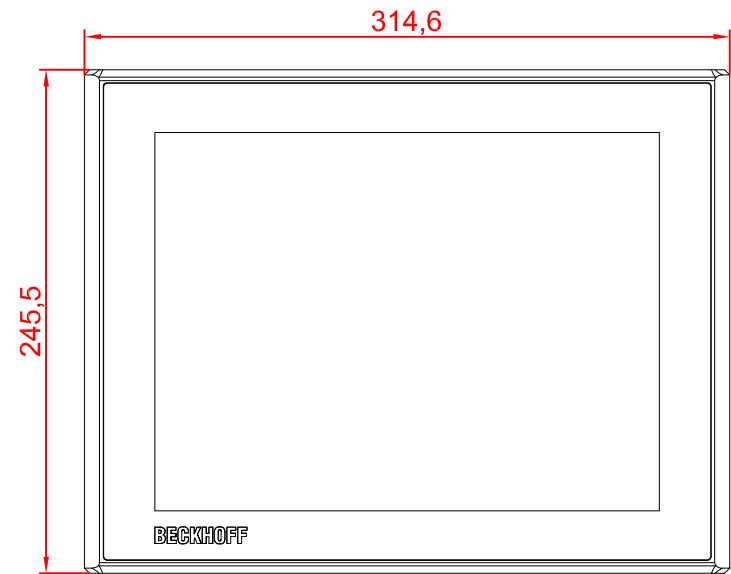

CP3912-M390

main dimensions and
fixing points

dimensions in mm

bottom view

rear view

side view

front view