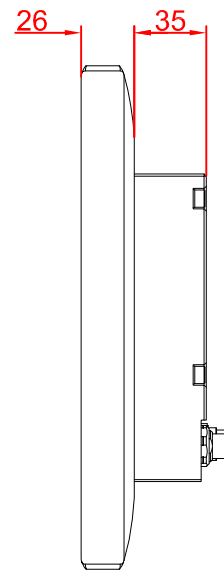

CP3912-M390

main dimensions and
fixing points

dimensions in mm

bottom view

rear view

side view

front view