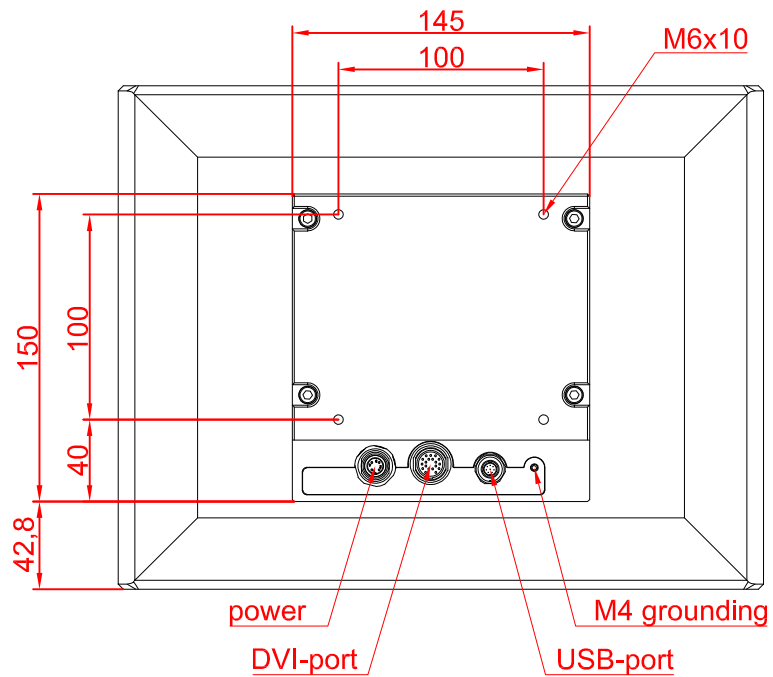

CP3912-M390

main dimensions and
fixing points

dimensions in mm

bottom view

rear view

side view

front view