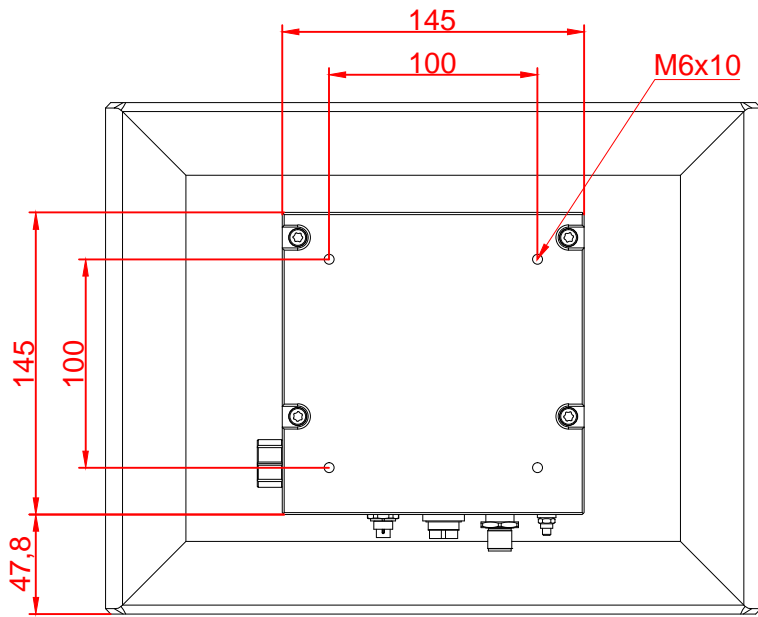

CP3912-E274

main dimensions and
fixing points

dimensions in mm

bottom view

rear view

right view

front view