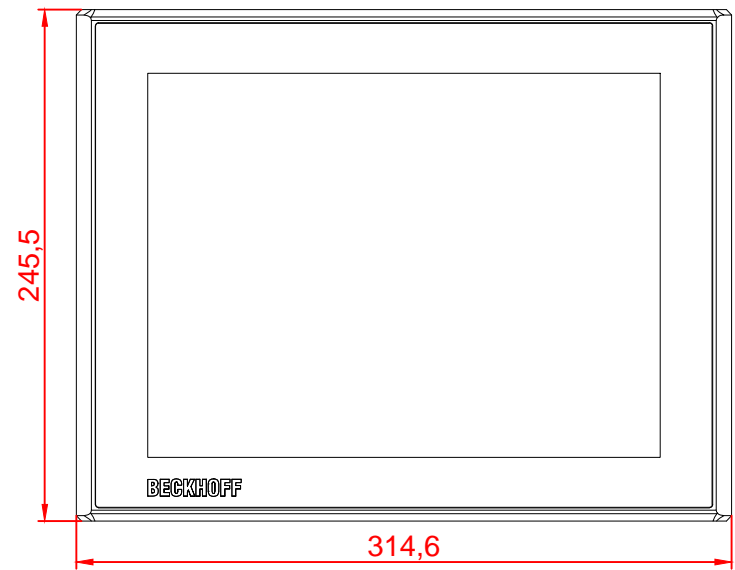

CP3912-E274

main dimensions and
fixing points

dimensions in mm

bottom view

rear view

right view

front view