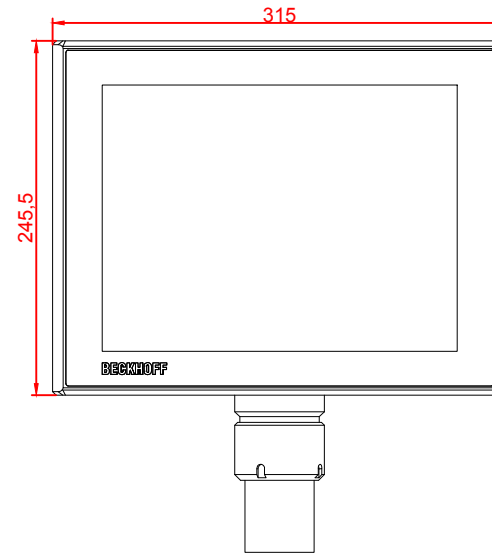

CP3912-0010-M751

main dimensions and
fixing points

dimensions in mm

bottom view

rear view

right view

front view