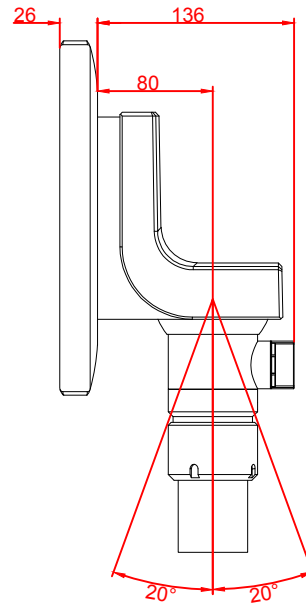

CP3912-0010-M751

main dimensions and
fixing points

dimensions in mm

bottom view

rear view

right view

front view