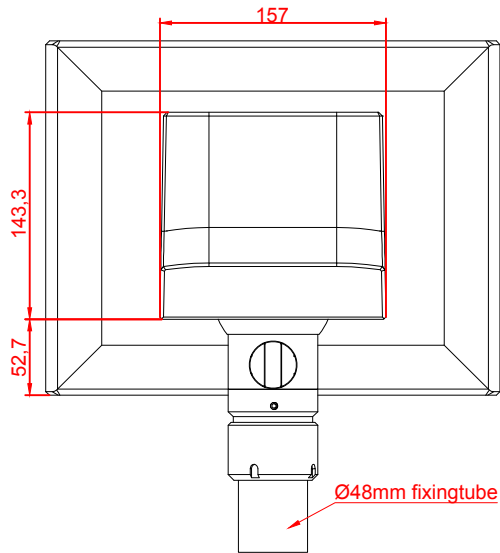

CP3912-0010-M751

main dimensions and
fixing points

dimensions in mm

bottom view

rear view

right view

front view