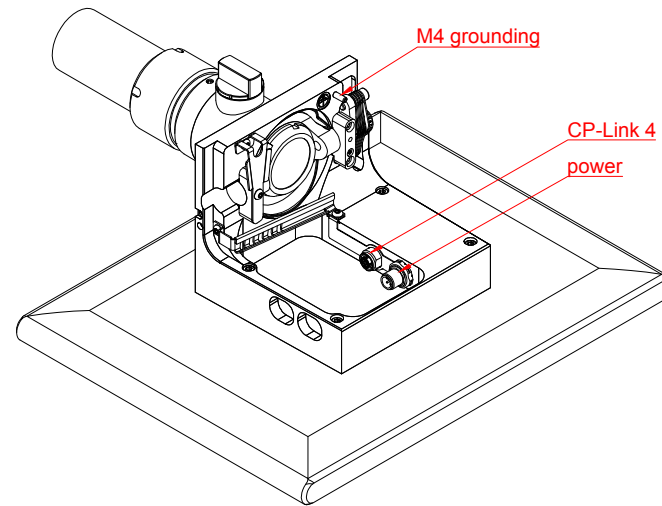

front view

left view

rear view

top view

CP3912-0010-M750

main dimensions and
fixing points

dimensions in mm