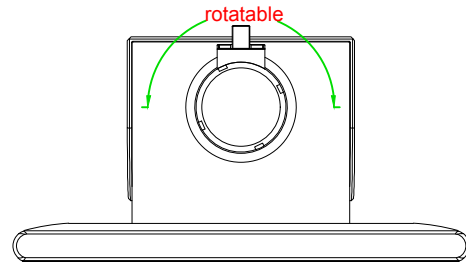

front view

left view

rear view

top view

CP3912-0010-M750

main dimensions and
fixing points

dimensions in mm