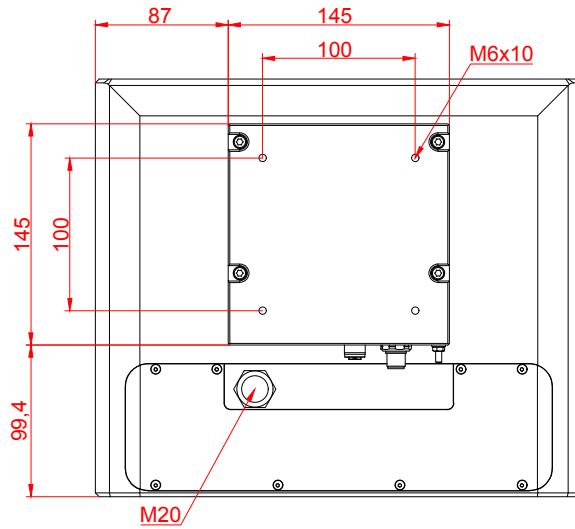

CP3911-G021-0010

main dimensions and
fixing points

dimensions in mm

bottom view

rear view

right view

front view