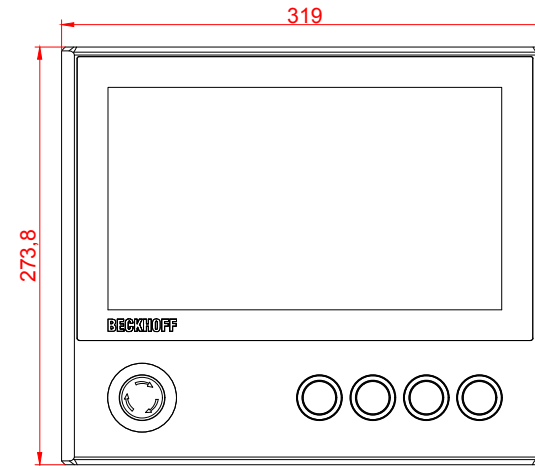

CP3911-G021-0010

main dimensions and
fixing points

dimensions in mm

bottom view

rear view

right view

front view