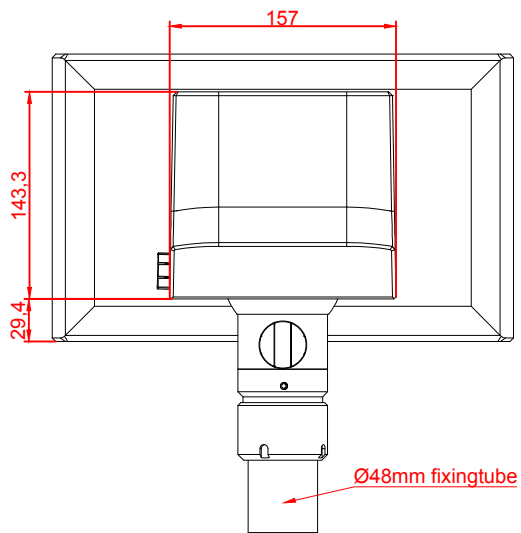

CP3911-M751-E274

main dimensions and  
fixing points

dimensions in mm

bottom view

rear view

right view

front view