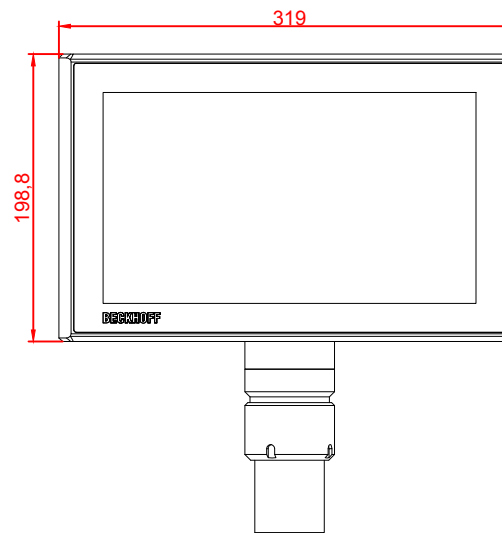

CP3911-M751-E274

main dimensions and  
fixing points

dimensions in mm

bottom view

rear view

right view

front view