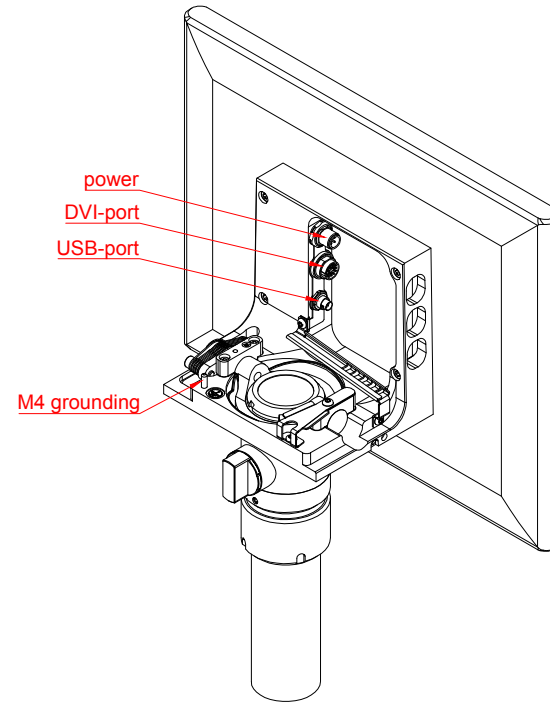

CP3911-M751

main dimensions and
fixing points

dimensions in mm

bottom view

rear view

right view

front view