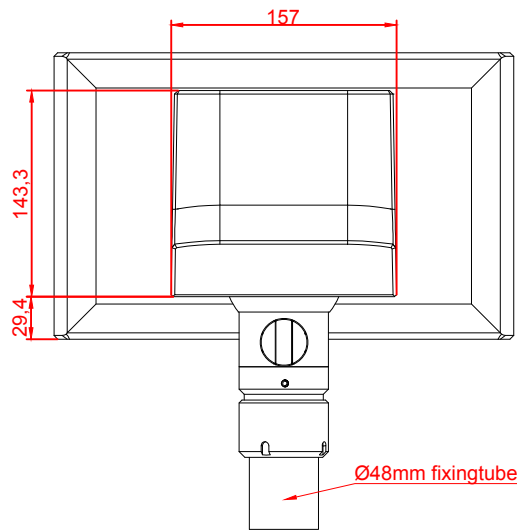

CP3911-M751

main dimensions and
fixing points

dimensions in mm

bottom view

rear view

right view

front view