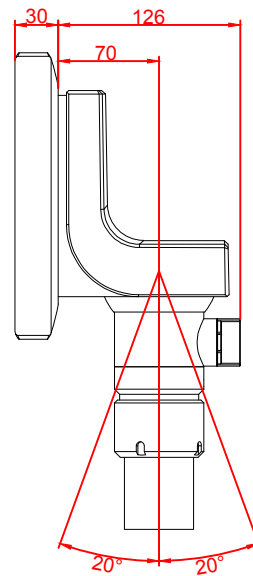

CP3911-M751

main dimensions and
fixing points

dimensions in mm

bottom view

rear view

right view

front view