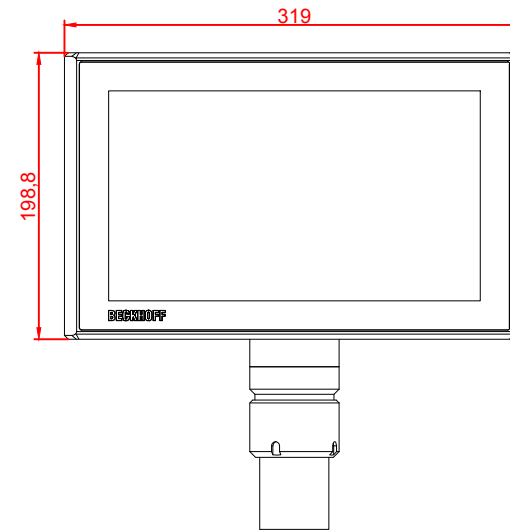

CP3911-M751

main dimensions and
fixing points

dimensions in mm

bottom view

rear view

right view

front view