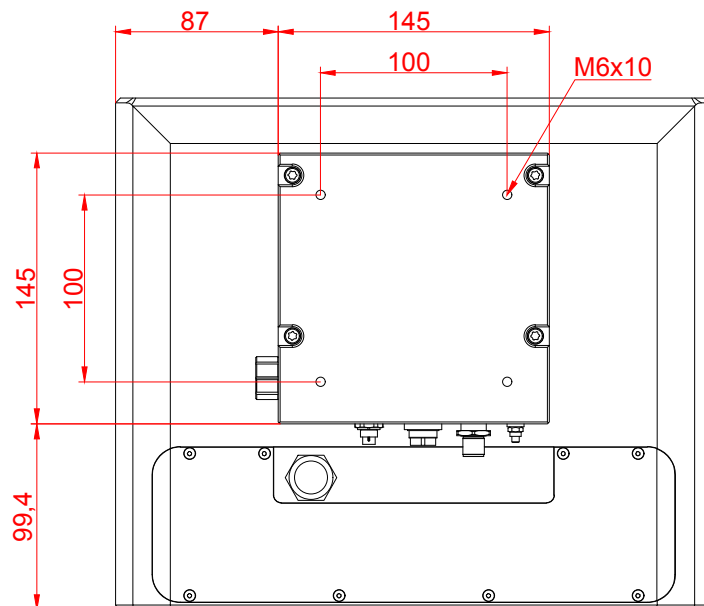

CP3911-G021-E274

main dimensions and
fixing points

dimensions in mm

bottom view

rear view

right view

front view