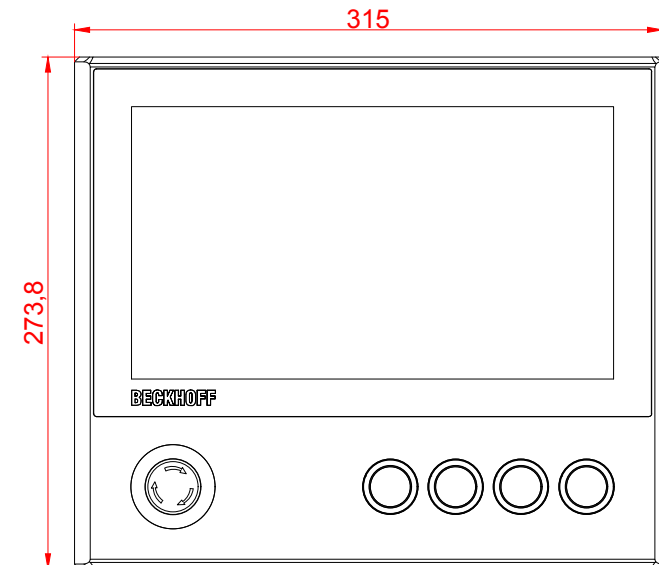

CP3911-G021-E274

main dimensions and
fixing points

dimensions in mm

bottom view

rear view

right view

front view