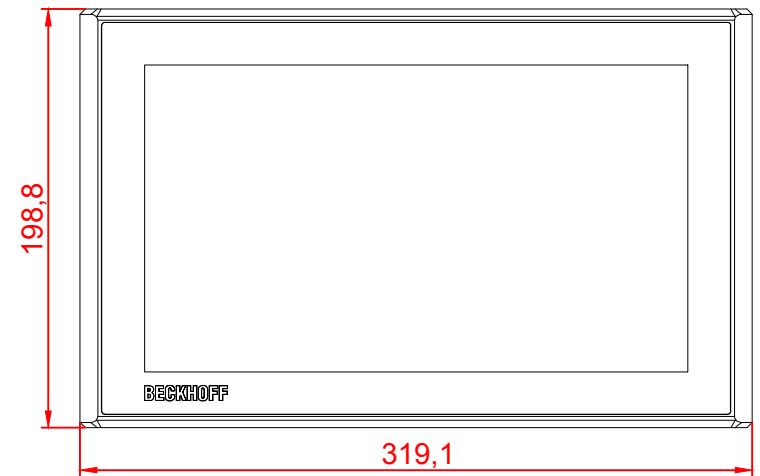

CP3911-E274

main dimensions and
fixing points

dimensions in mm

bottom view

rear view

right view

front view