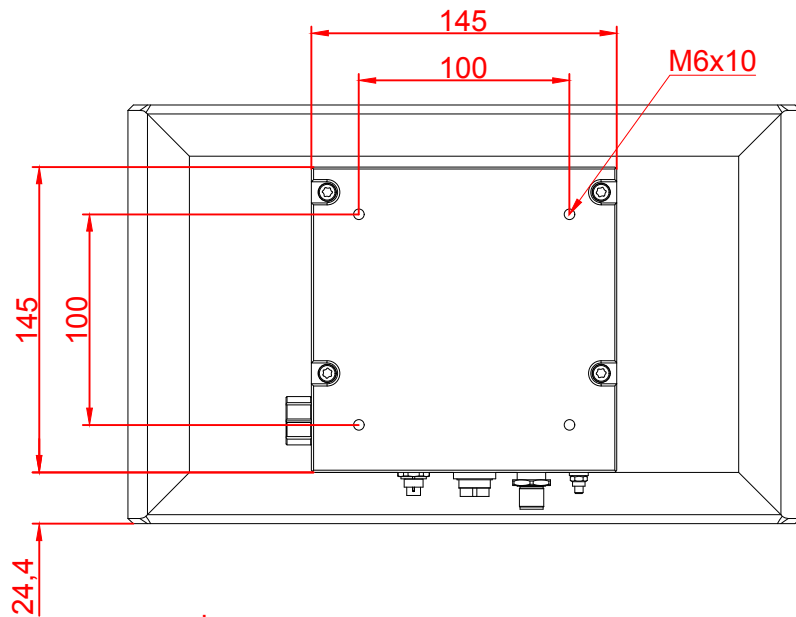

CP3911-E274

main dimensions and
fixing points

dimensions in mm

bottom view

rear view

right view

front view