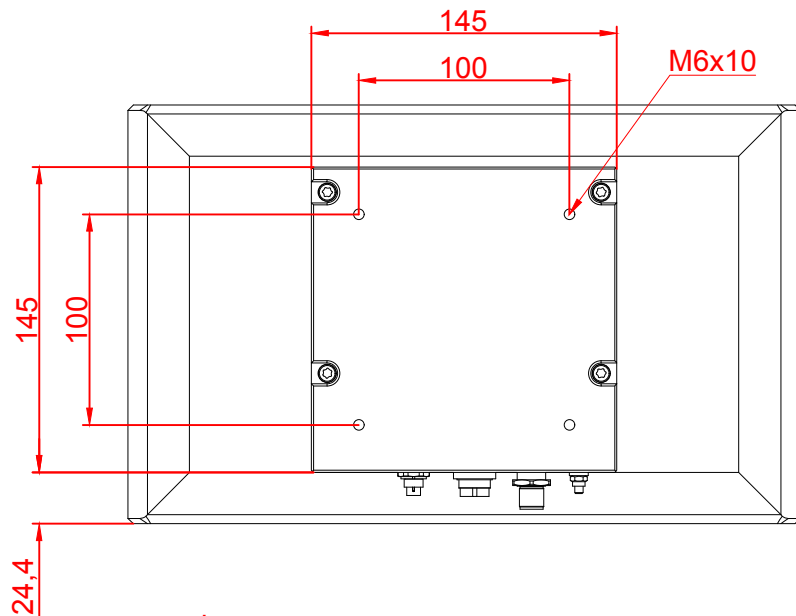

CP3911

main dimensions and
fixing points

dimensions in mm

bottom view

rear view

right view

front view