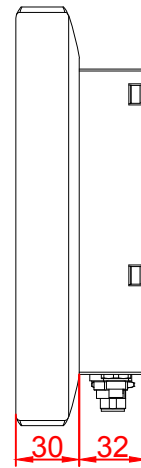

CP3911

main dimensions and
fixing points

dimensions in mm

bottom view

rear view

right view

front view