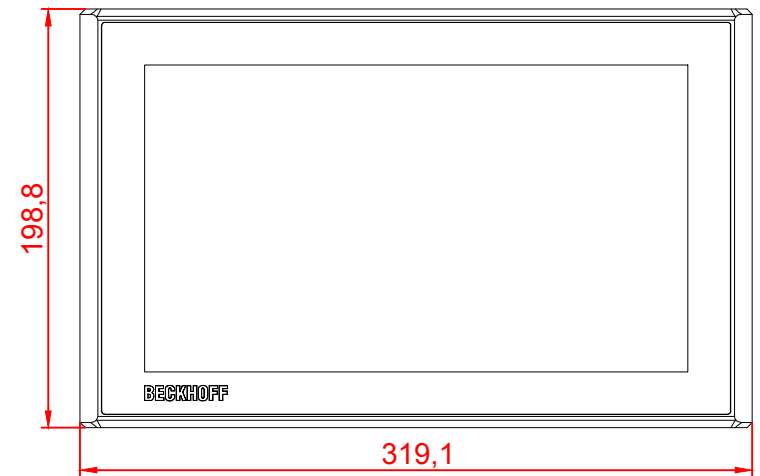

CP3911

main dimensions and
fixing points

dimensions in mm

bottom view

rear view

right view

front view