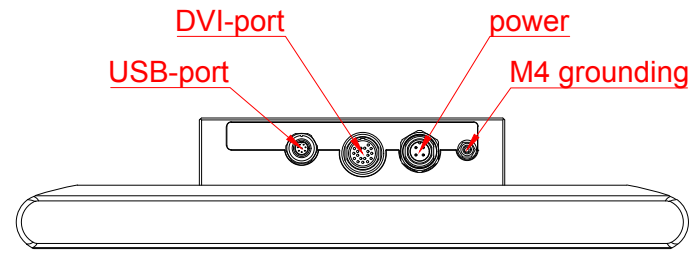

CP3911

main dimensions and
fixing points

dimensions in mm

bottom view

rear view

right view

front view