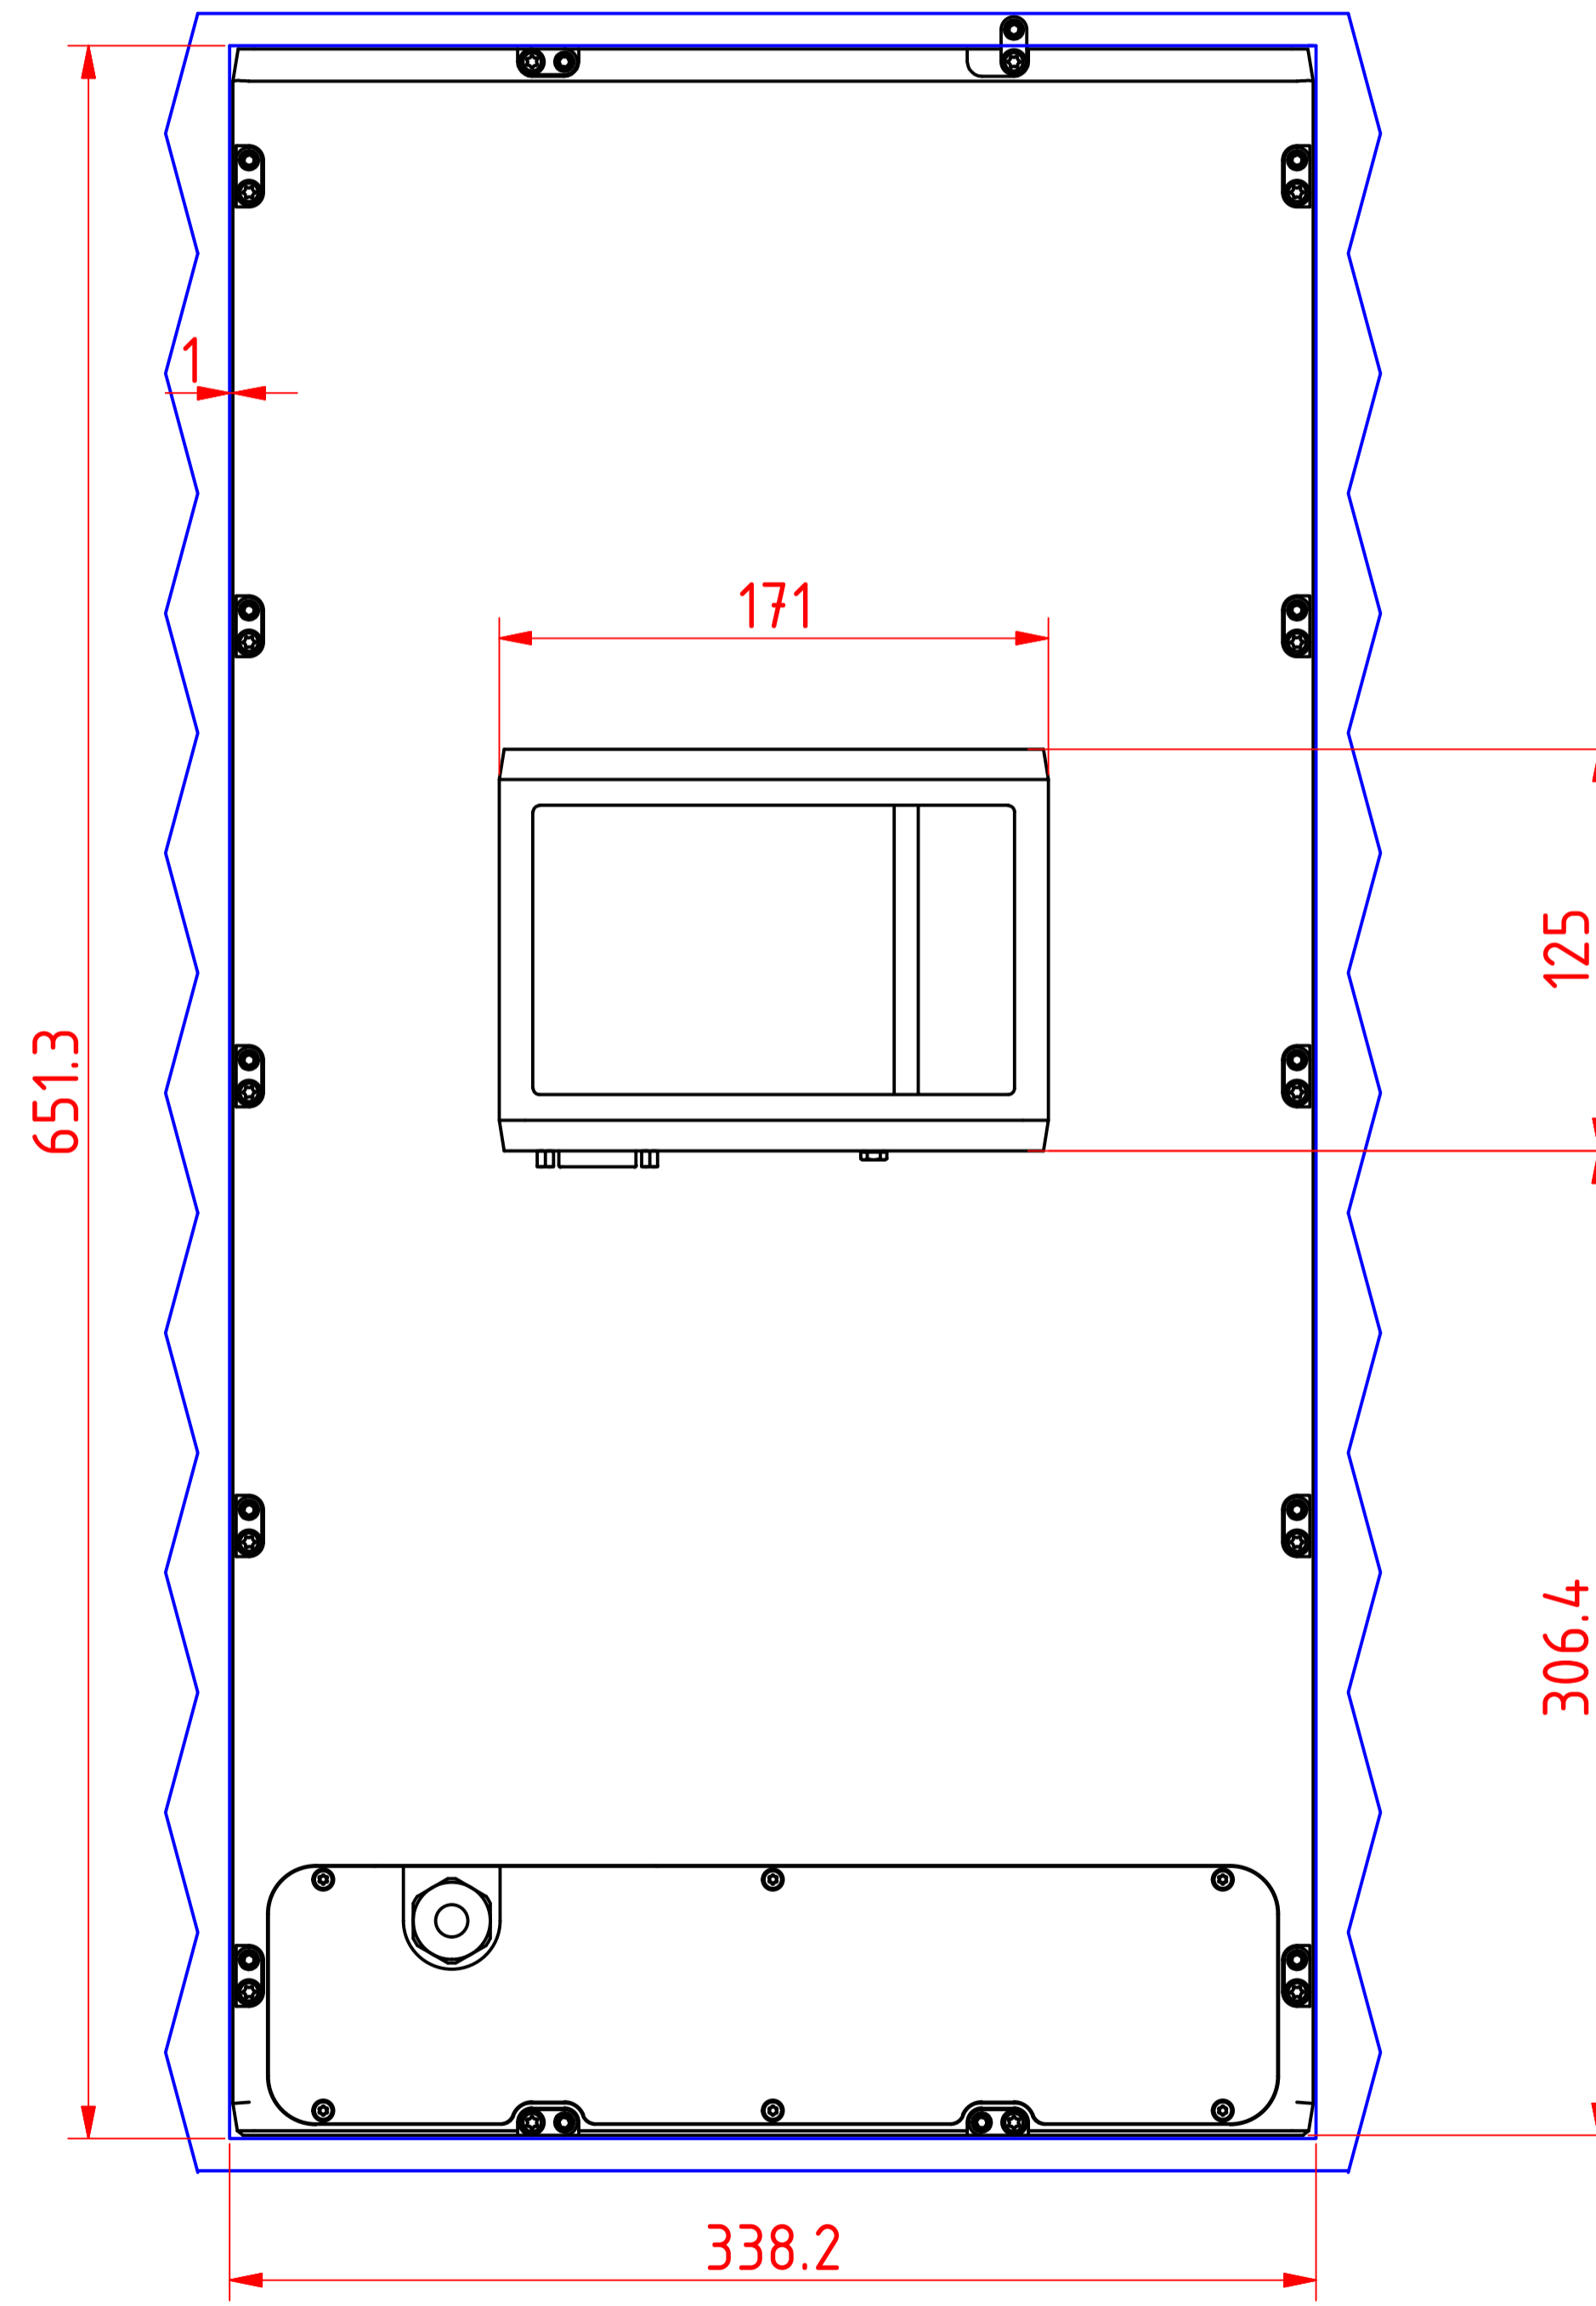

# CP2924-G017

main dimensions and  
fixing points

dimensions in mm  
on a scale of 1:2

bottom view

front view

left view

cut out dimensions: 651.3mm x 338.2mm  
rear view

scale ( 1 : 5 )