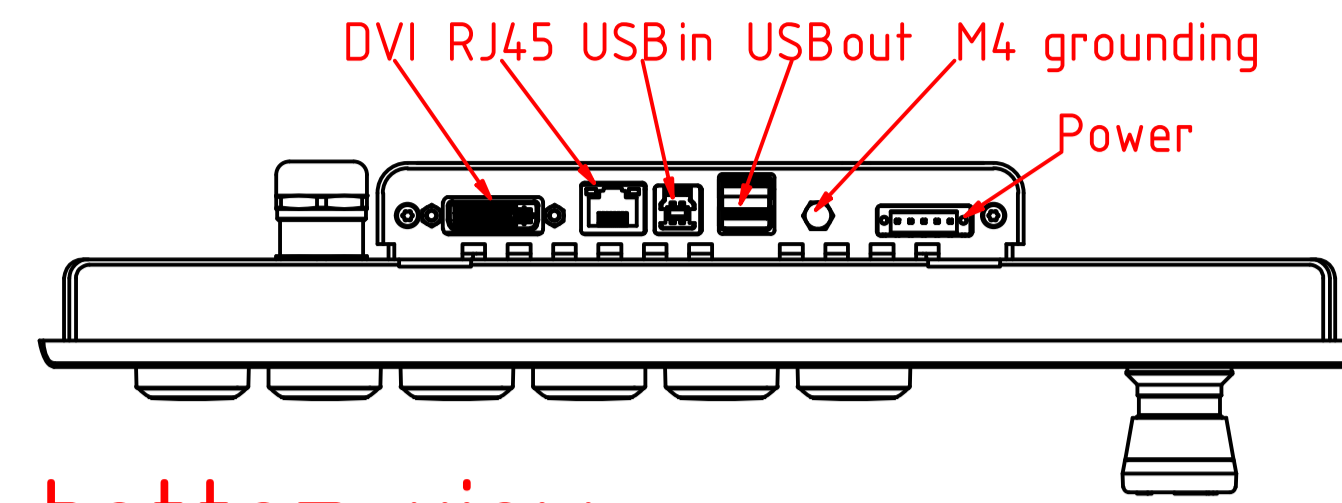

# CP2924-G017

main dimensions and  
fixing points

dimensions in mm  
on a scale of 1:2

bottom view

front view

left view

cut out dimensions: 651.3mm x 338.2mm  
rear view

scale ( 1 : 5 )