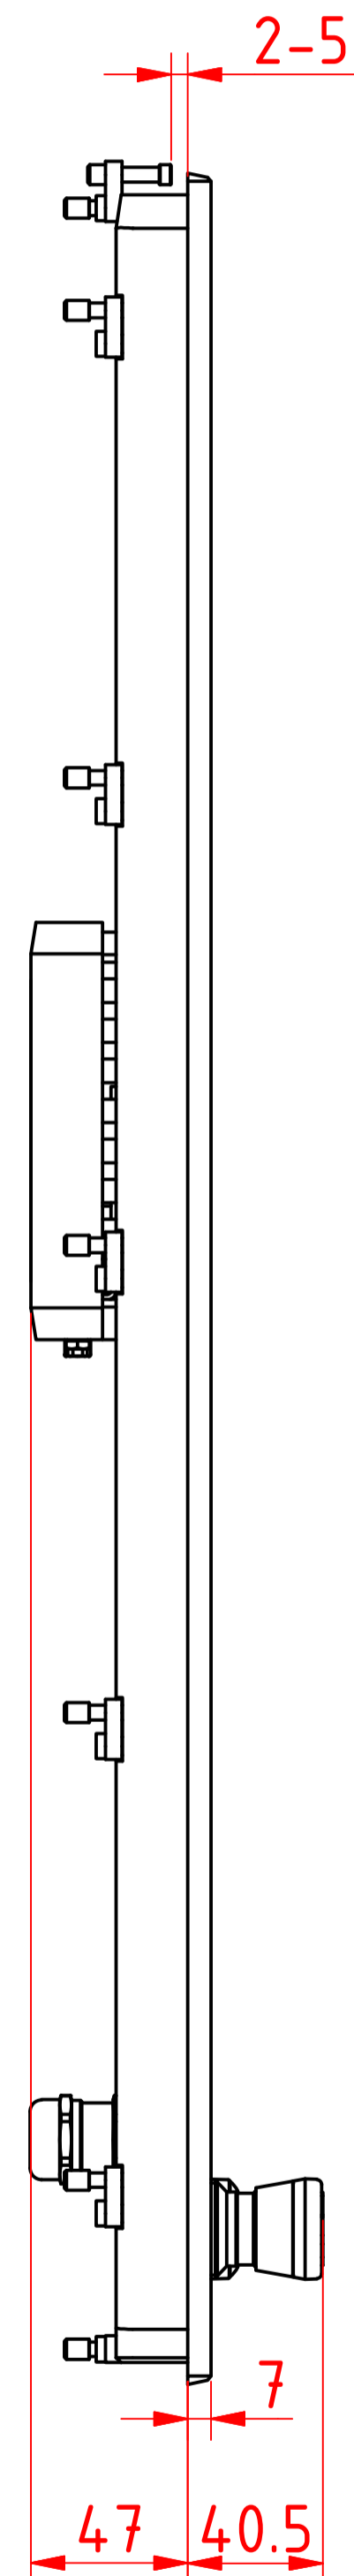

# CP2924-G017

main dimensions and  
fixing points

dimensions in mm  
on a scale of 1:2

bottom view

front view

left view

cut out dimensions: 651.3mm x 338.2mm  
rear view

scale ( 1 : 5 )