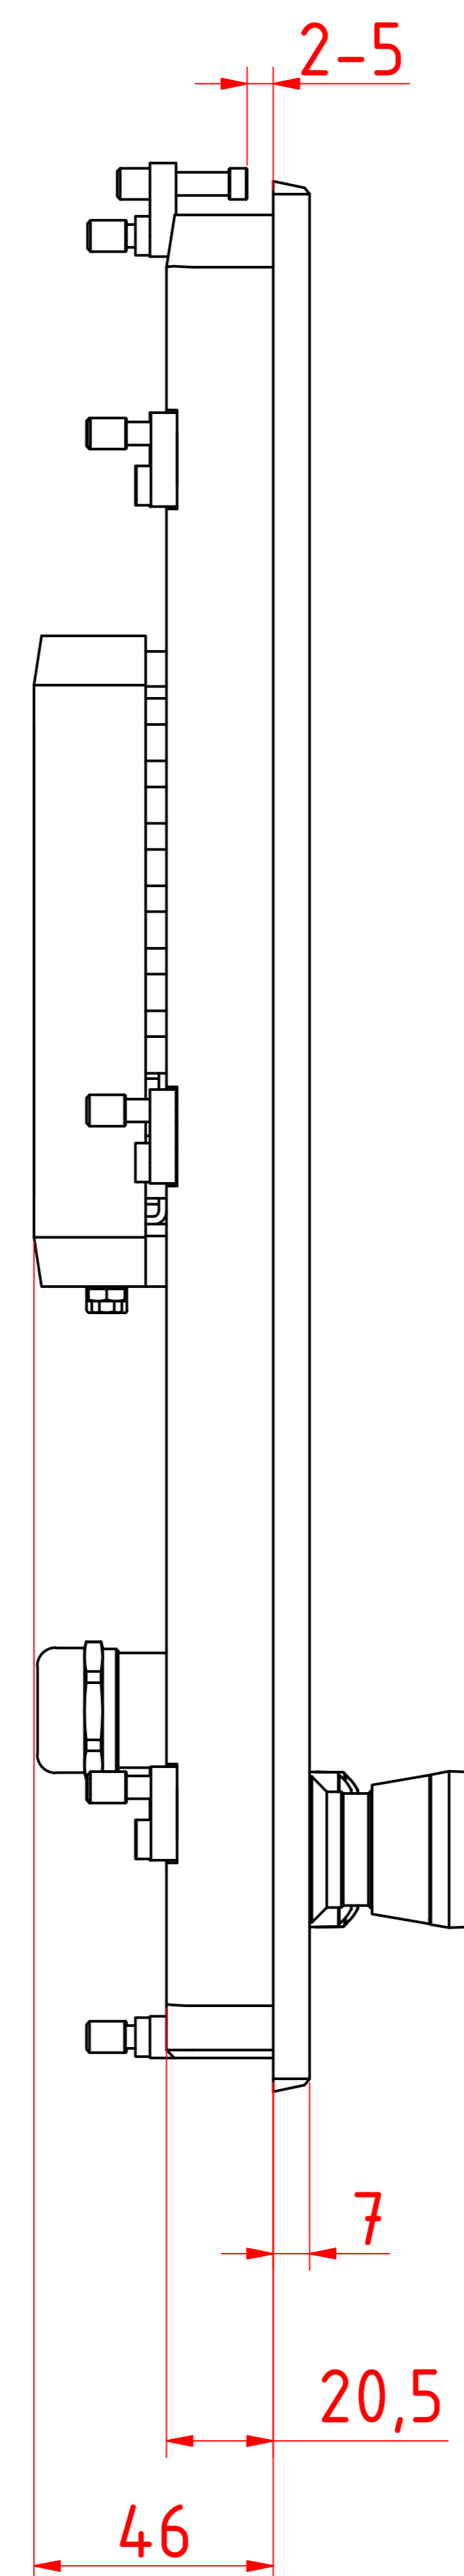

CP2918 G005
main dimensions and
fixing points

dimensions in mm

front view

left view

bottom view

cut out dimensions: 355.9mm x 451.4mm
rear view