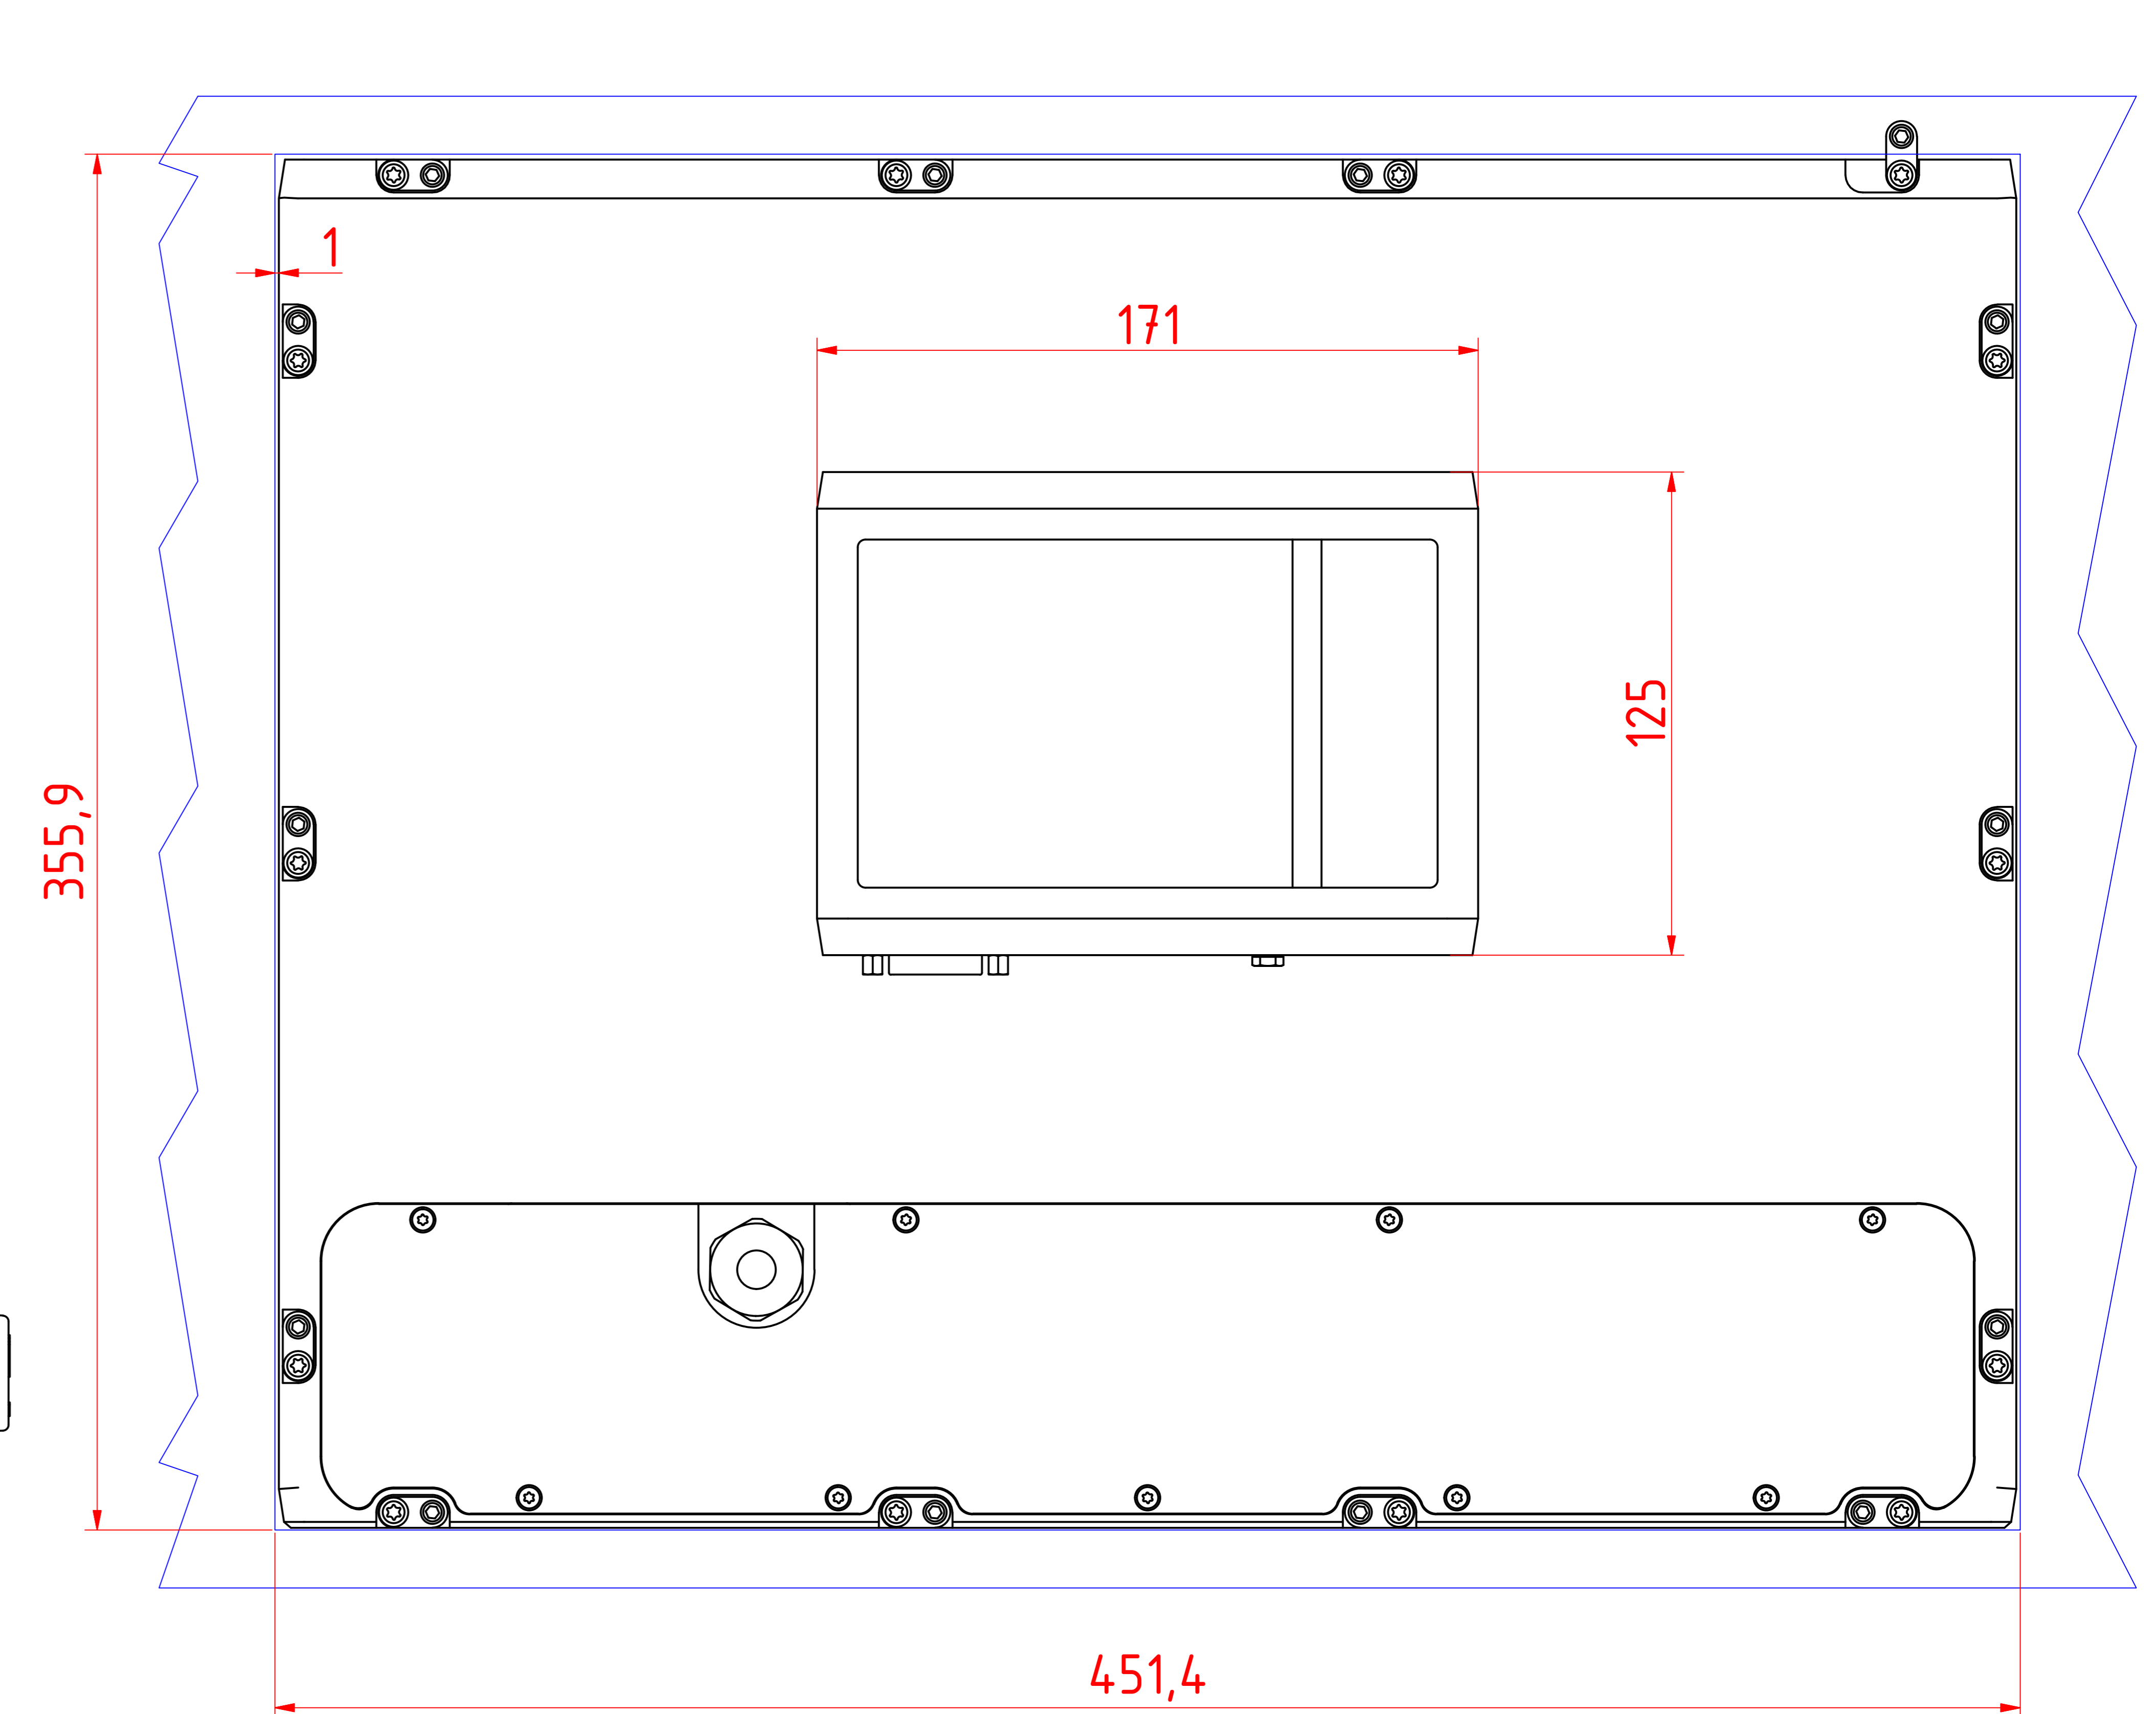

CP2918 G005
main dimensions and
fixing points

dimensions in mm

front view

left view

bottom view

cut out dimensions: 355.9mm x 451.4mm
rear view