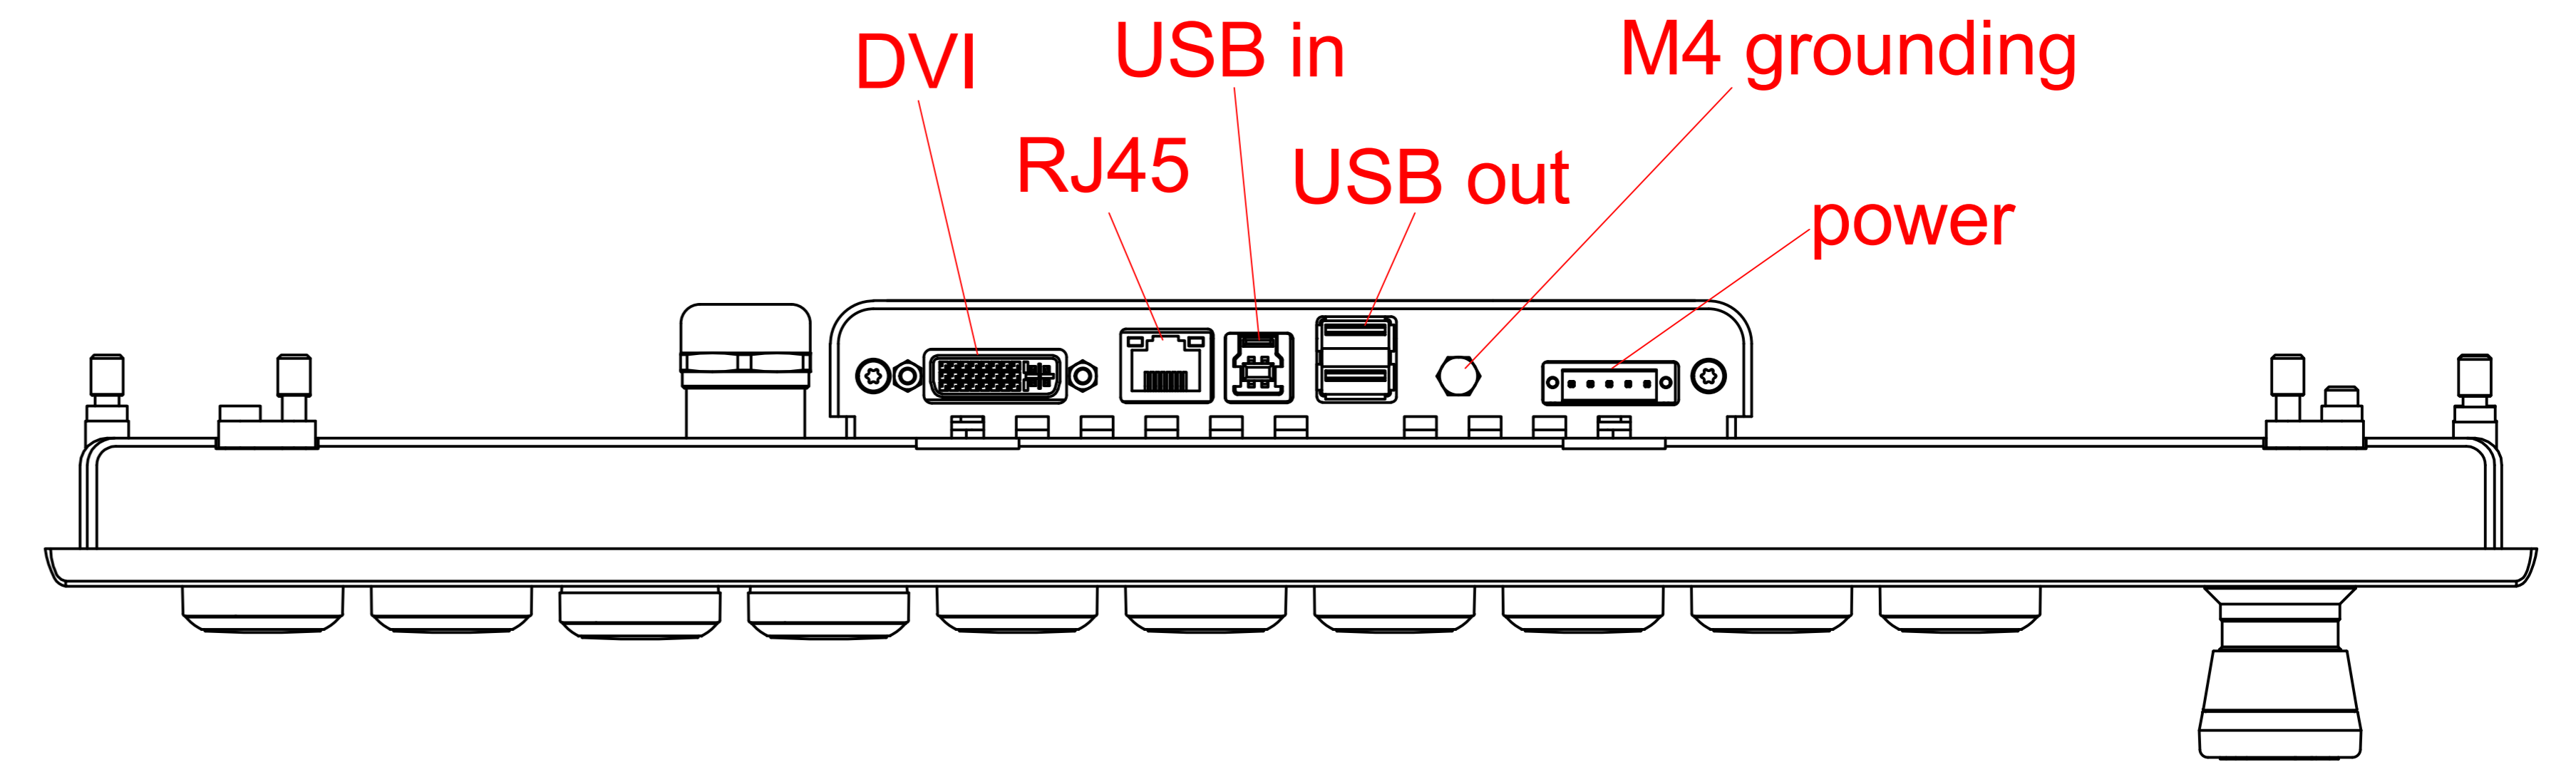

CP2918 G005
main dimensions and
fixing points

dimensions in mm

front view

left view

bottom view

cut out dimensions: 355.9mm x 451.4mm
rear view