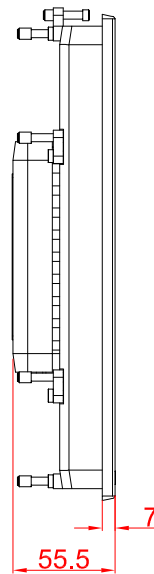

CP2916 Landscape
main dimensions and
fixing points
dimensions in mm

front view

left view

bottom view

cut out dimensions: 252.9mm x 384.8mm

rear view