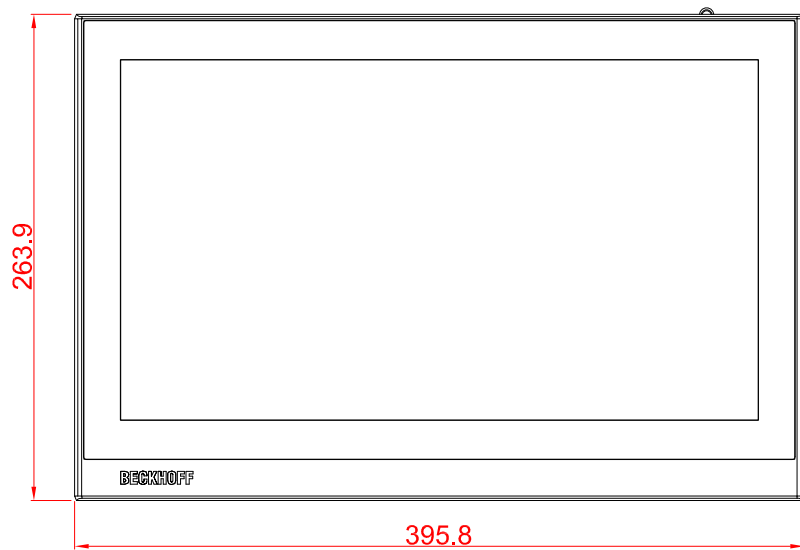

CP2916 Landscape
main dimensions and
fixing points
dimensions in mm

front view

left view

bottom view

cut out dimensions: 252.9mm x 384.8mm

rear view