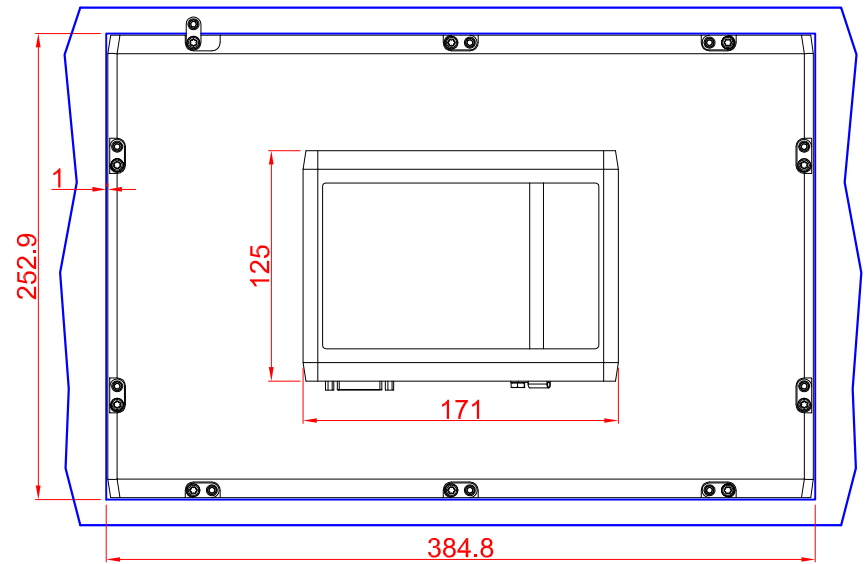

CP2916 Landscape
main dimensions and
fixing points
dimensions in mm

front view

left view

bottom view

cut out dimensions: 252.9mm x 384.8mm

rear view