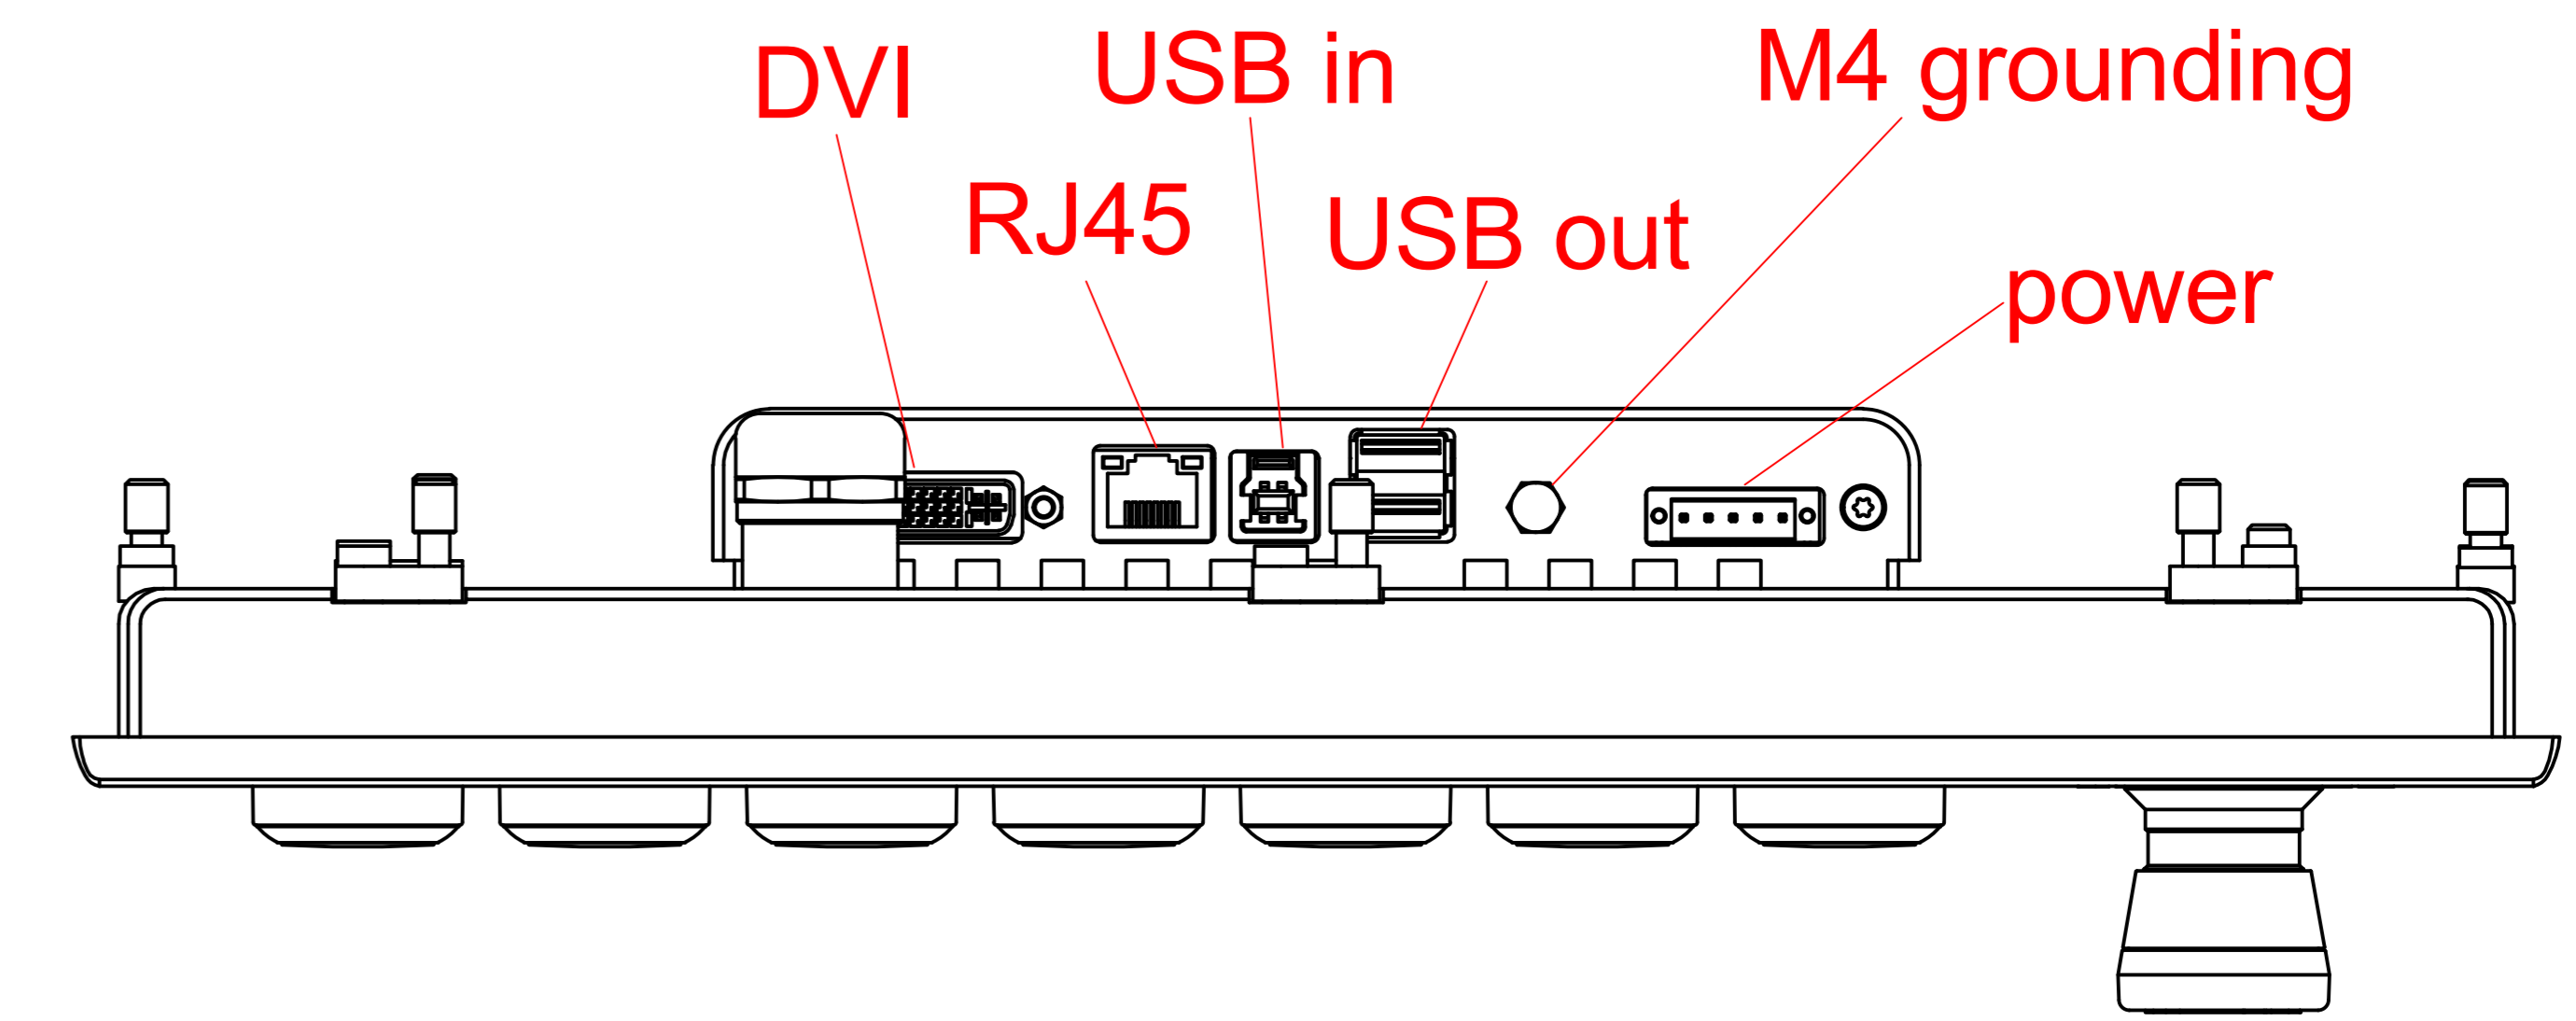

**CP2915 G003**  
main dimensions and  
fixing points

dimensions in mm

front view

left view

bottom view

cut out dimensions: 348.6mm x 341.5mm  
rear view