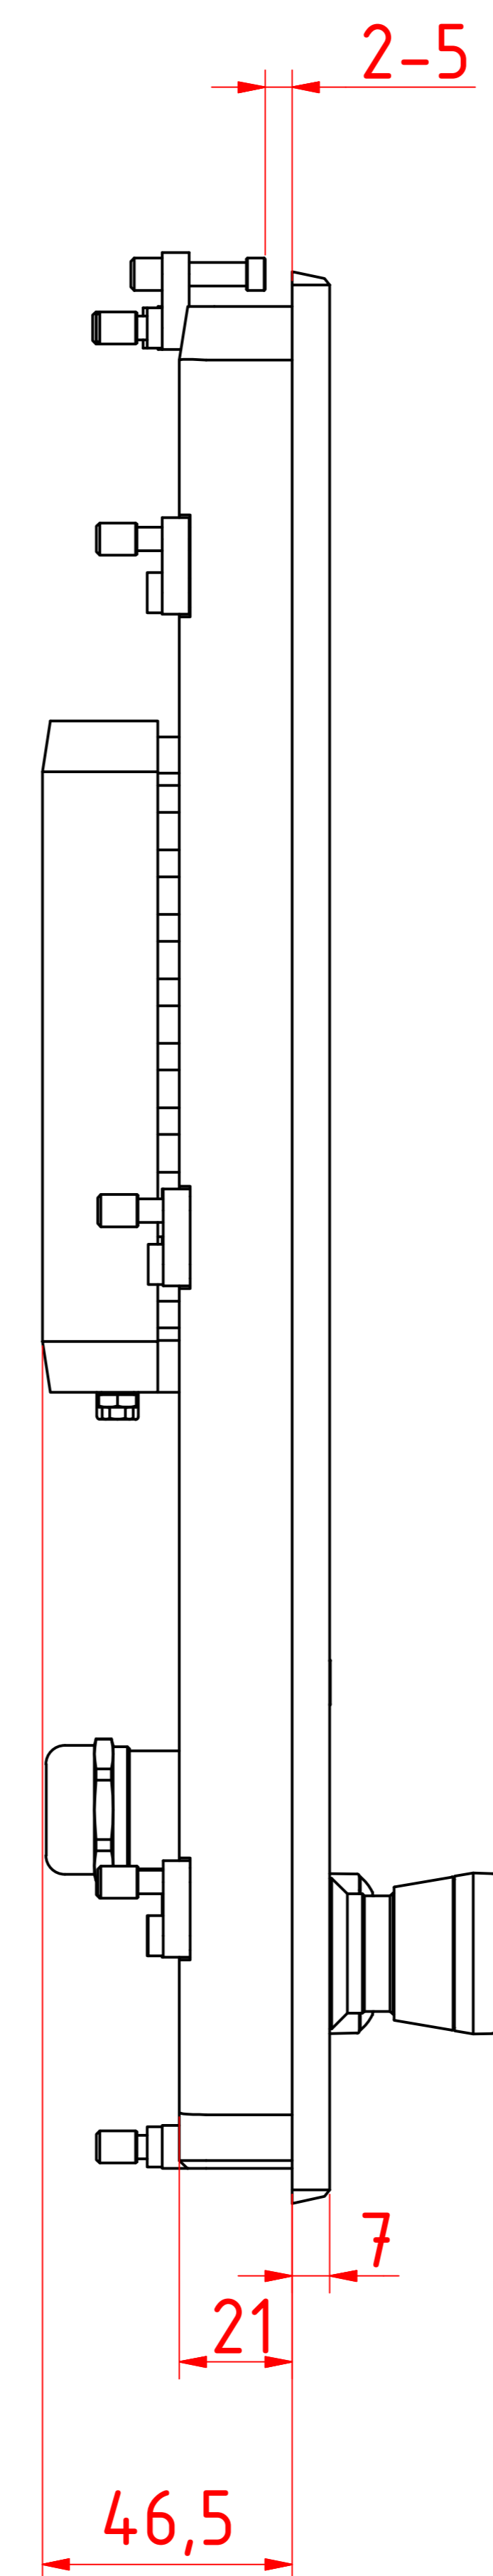

**CP2915 G003**  
main dimensions and  
fixing points

dimensions in mm

front view

left view

bottom view

cut out dimensions: 348.6mm x 341.5mm  
rear view