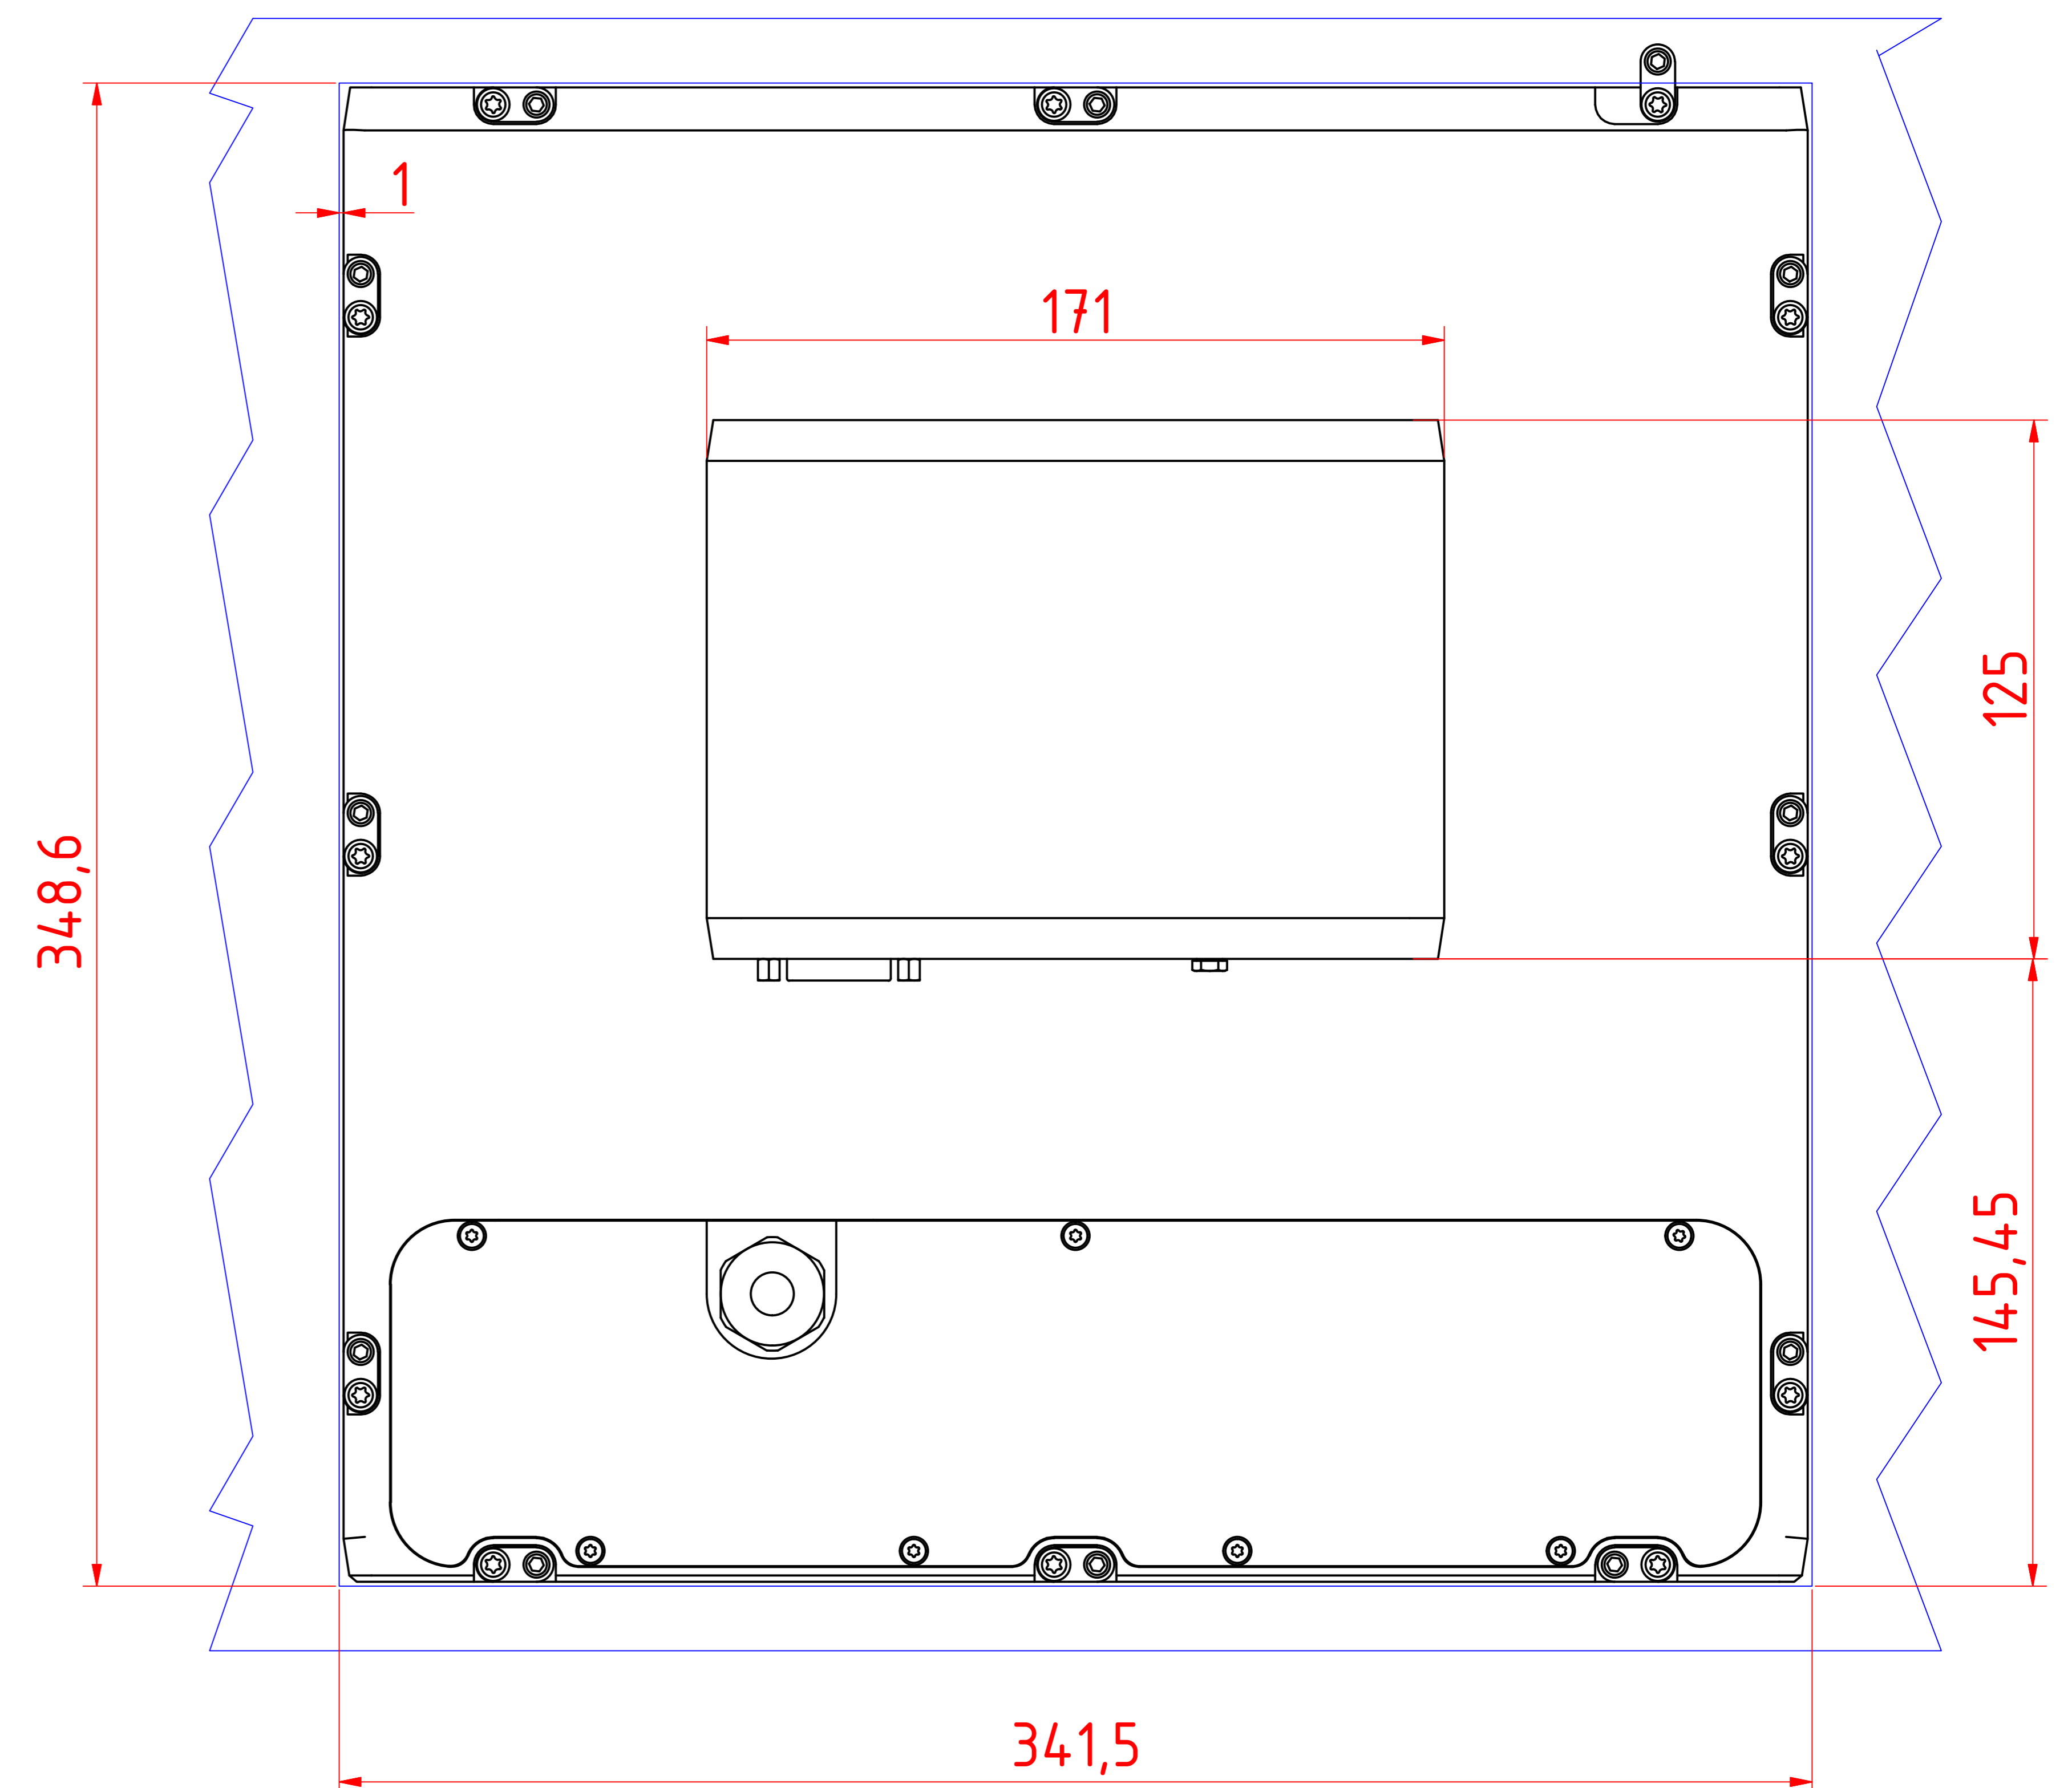

**CP2915 G003**  
main dimensions and  
fixing points

dimensions in mm

front view

left view

bottom view

cut out dimensions: 348.6mm x 341.5mm  
rear view