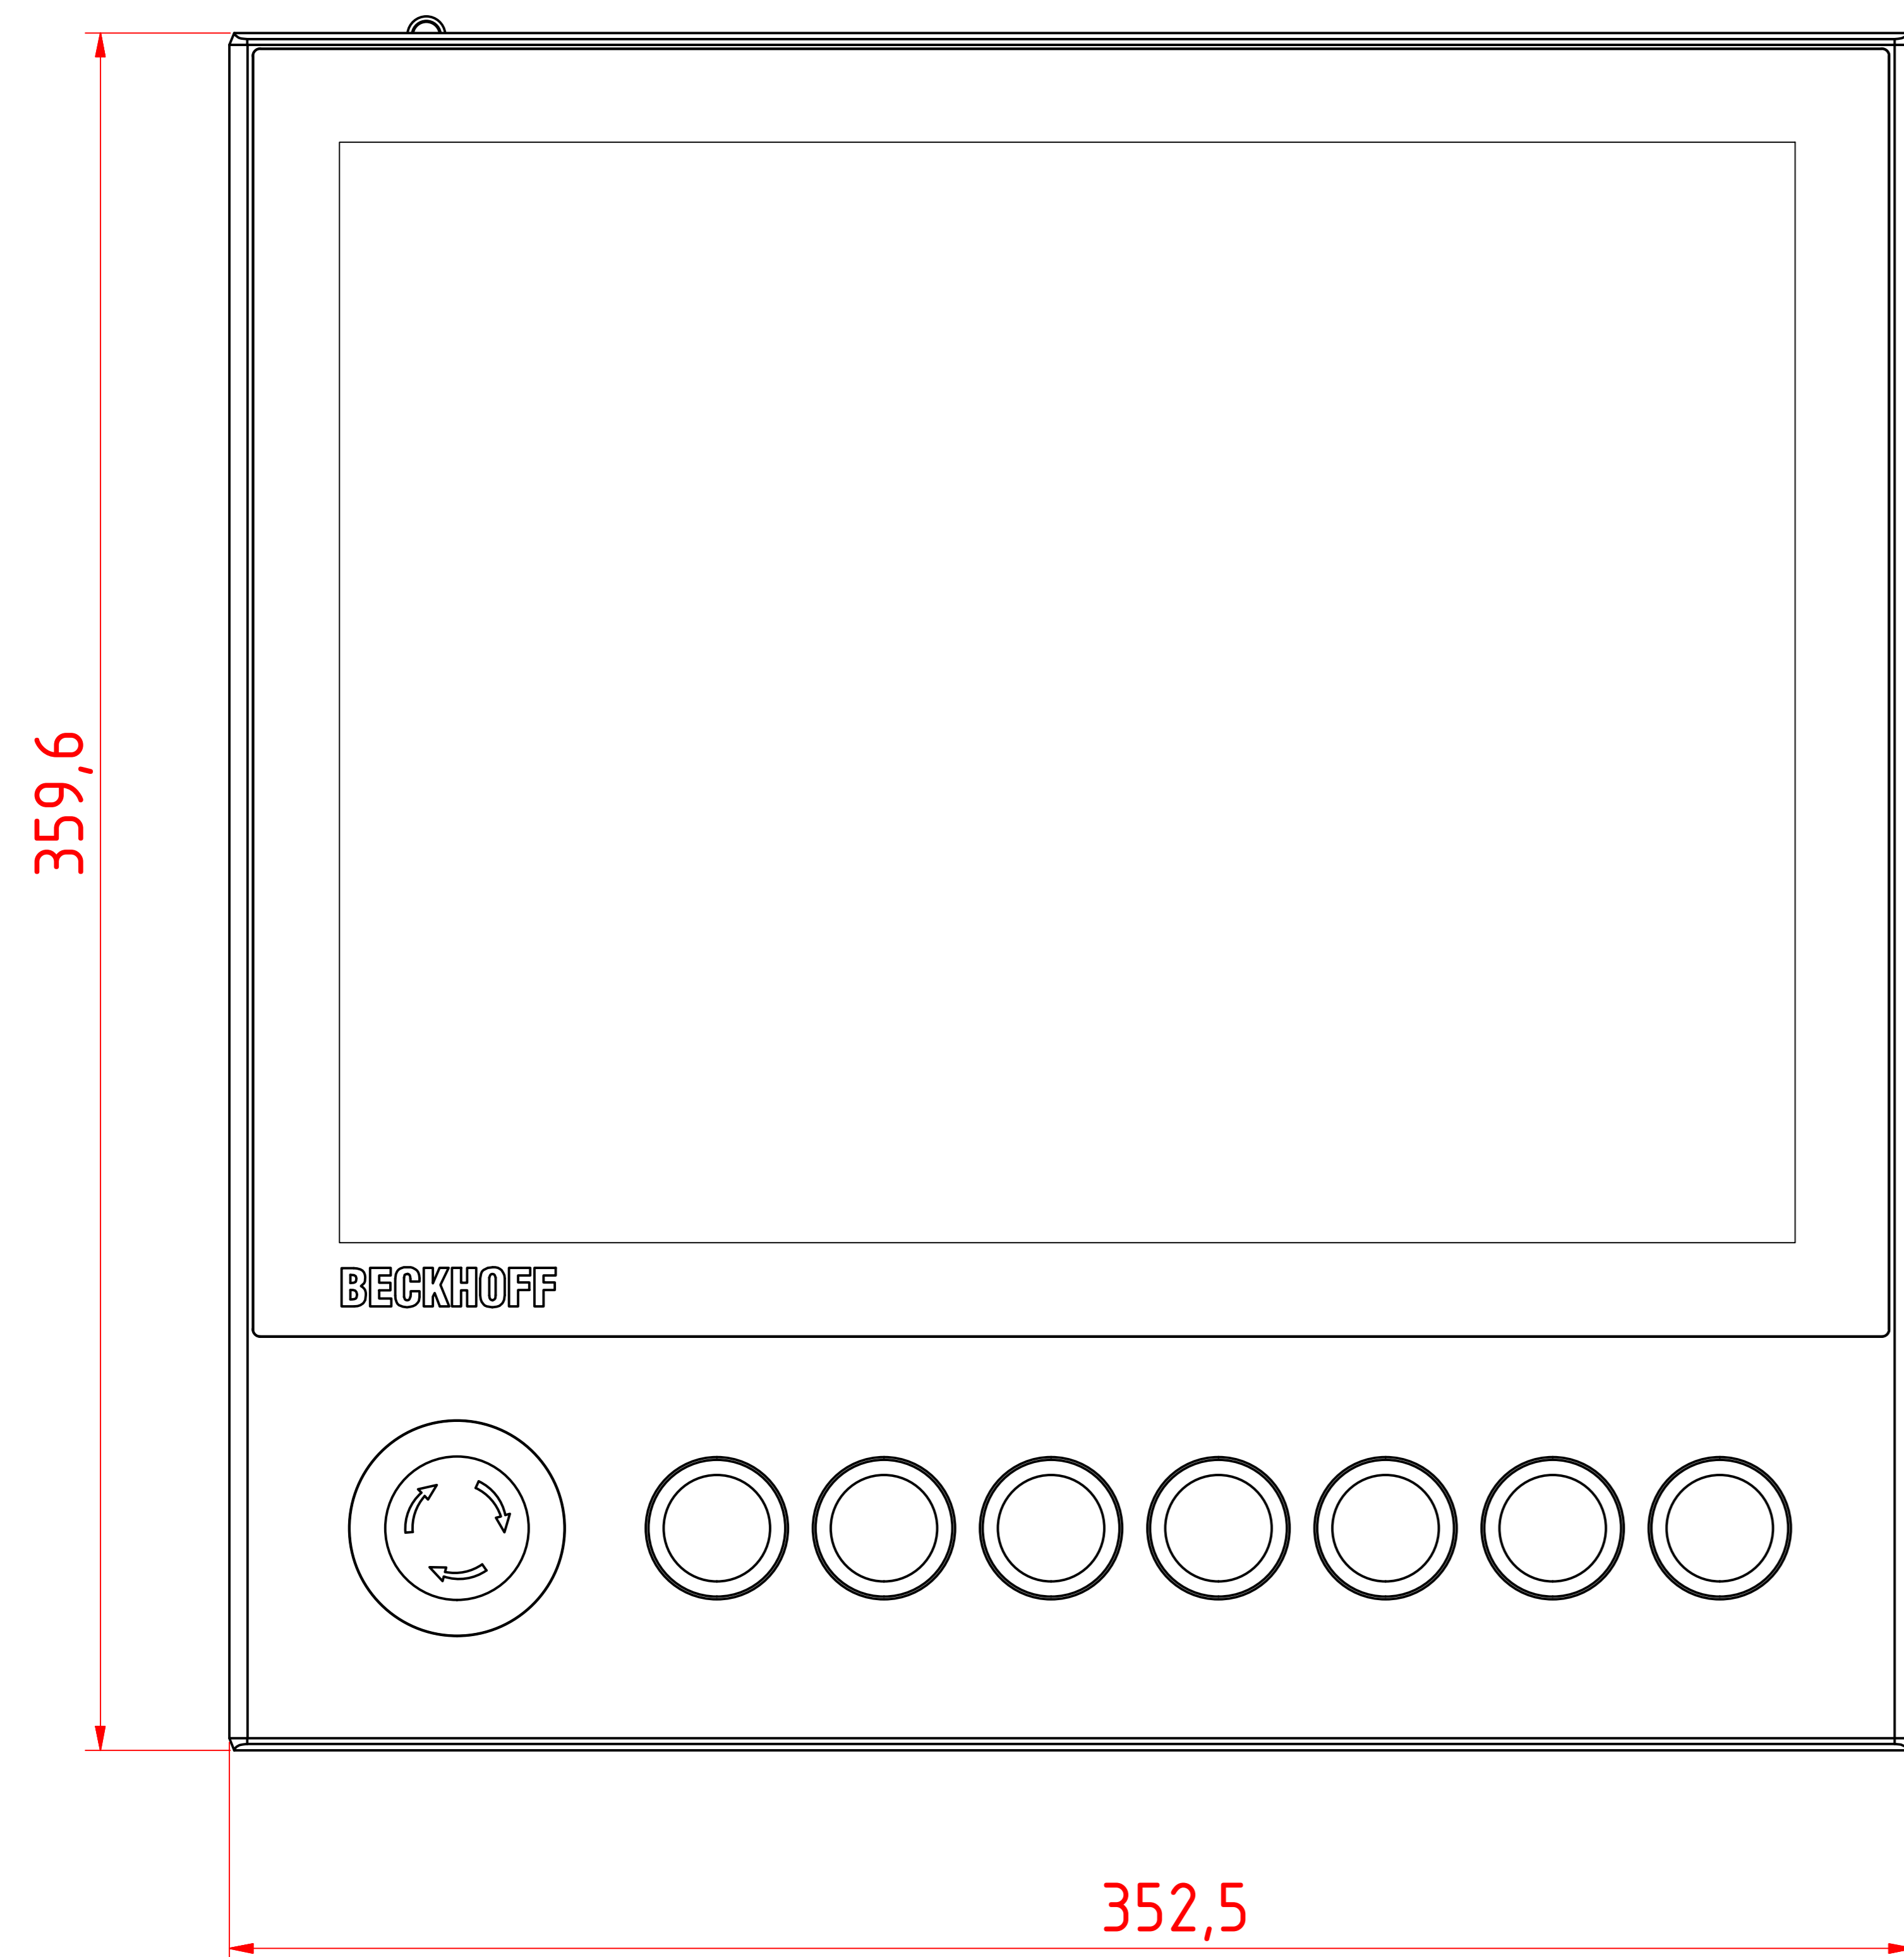

**CP2915 G003**  
main dimensions and  
fixing points

dimensions in mm

front view

left view

bottom view

cut out dimensions: 348.6mm x 341.5mm  
rear view